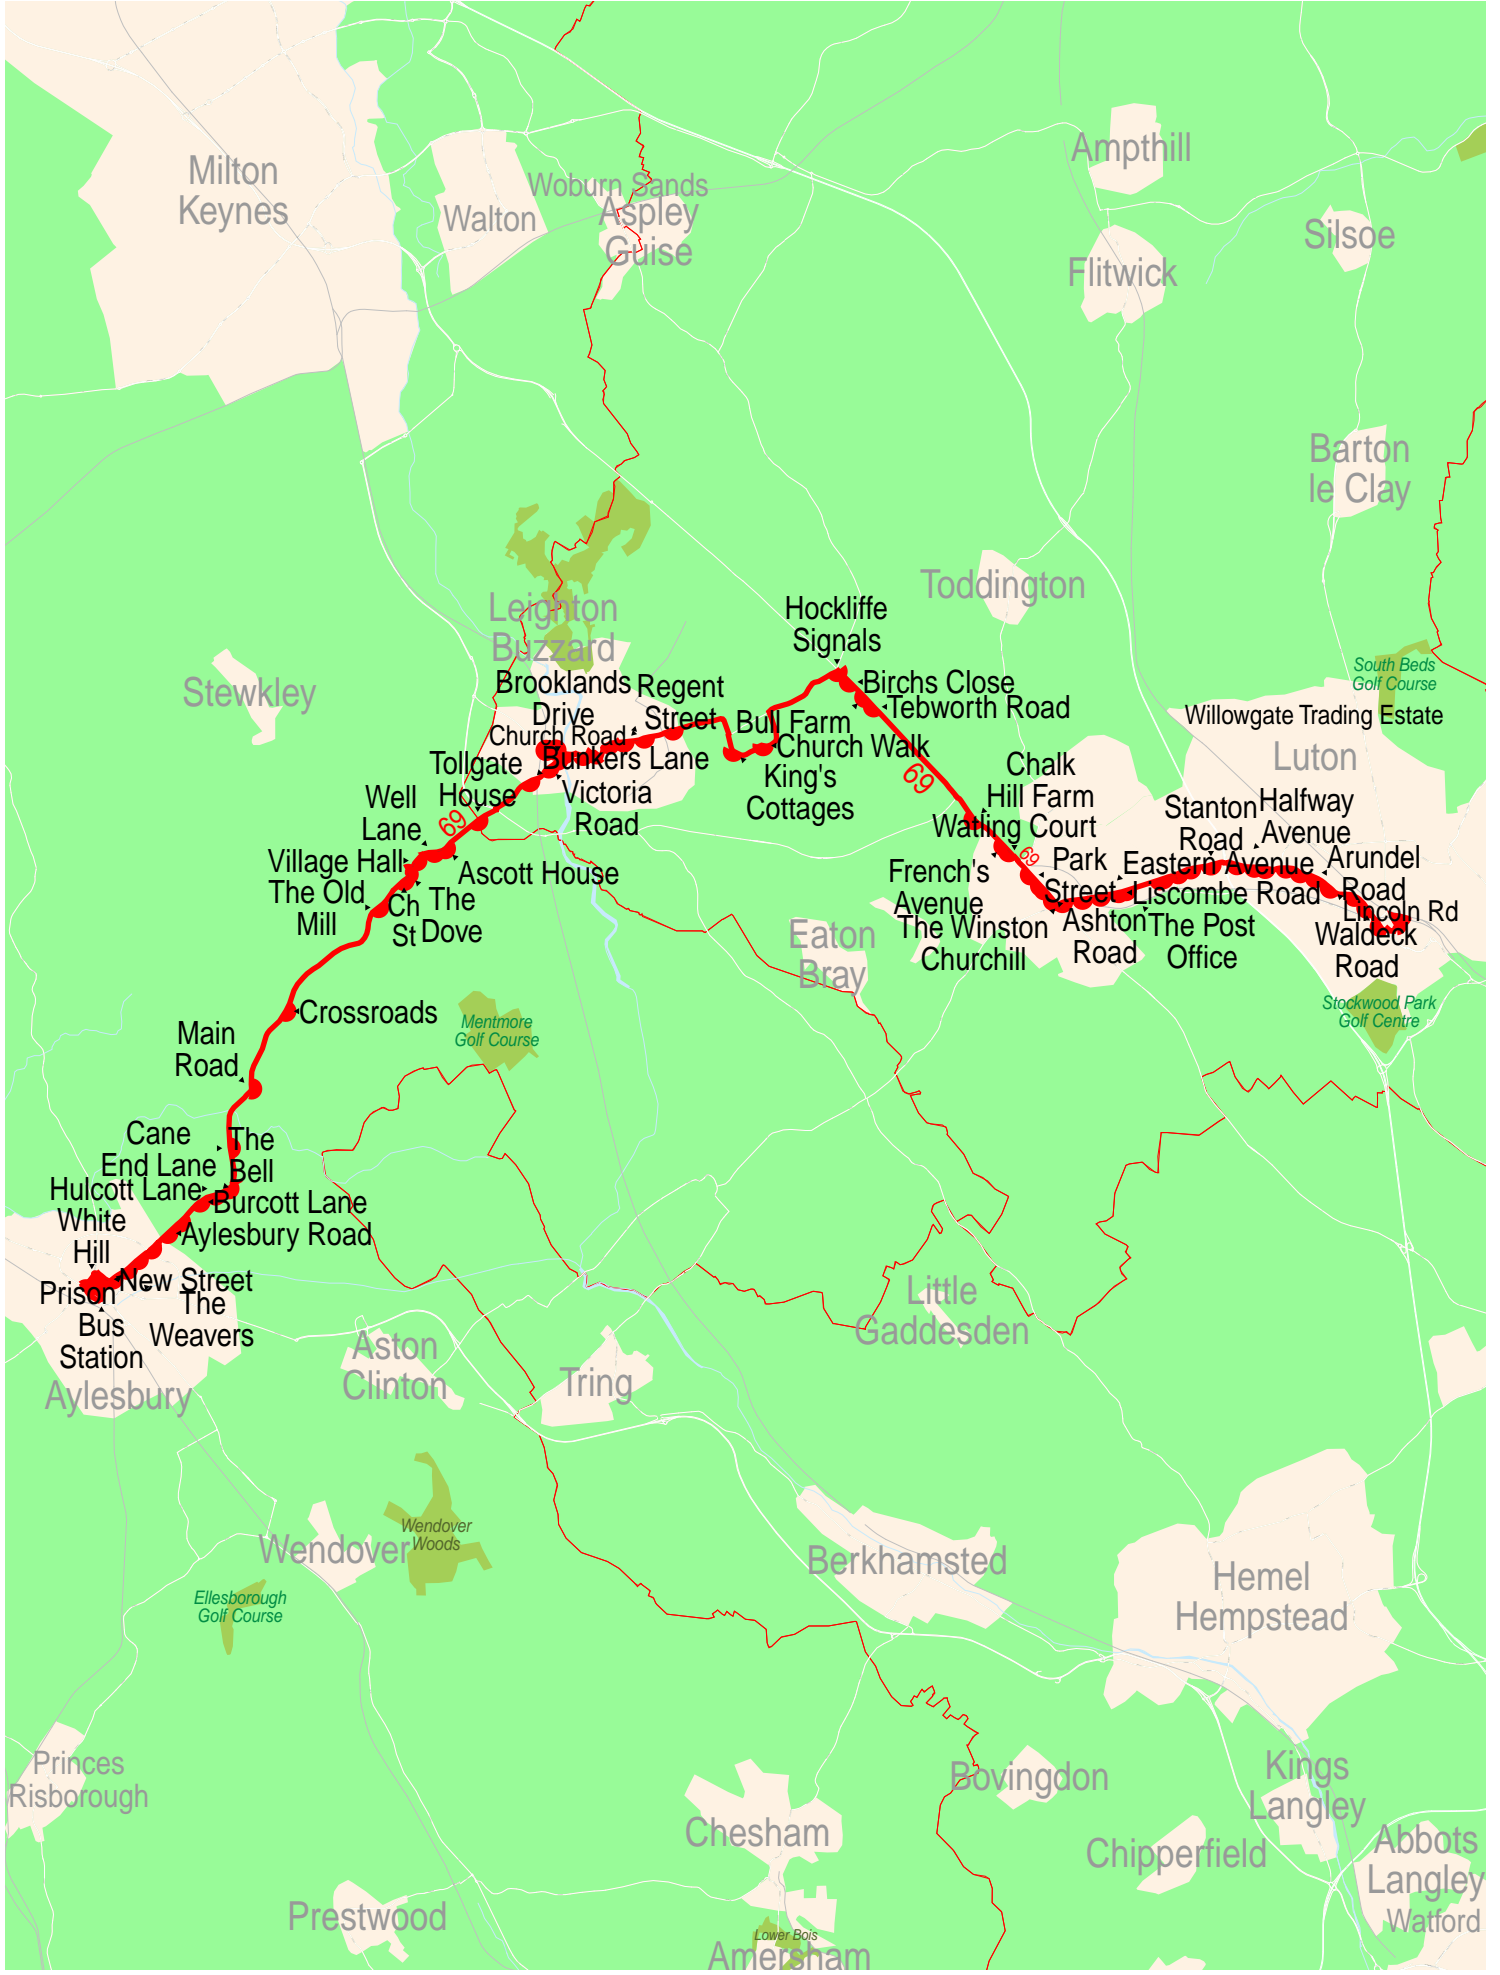

**Route map for Red Rose Travel service 69 (outbound)**

5 km 10 km 15 km 20 km

© 2008 NAVTEQ/PTV AG/Map&Guide

**Route map for Red Rose Travel service 69 (inbound)**

© 2008 NAVTEQ/PTV AG/Map&Guide