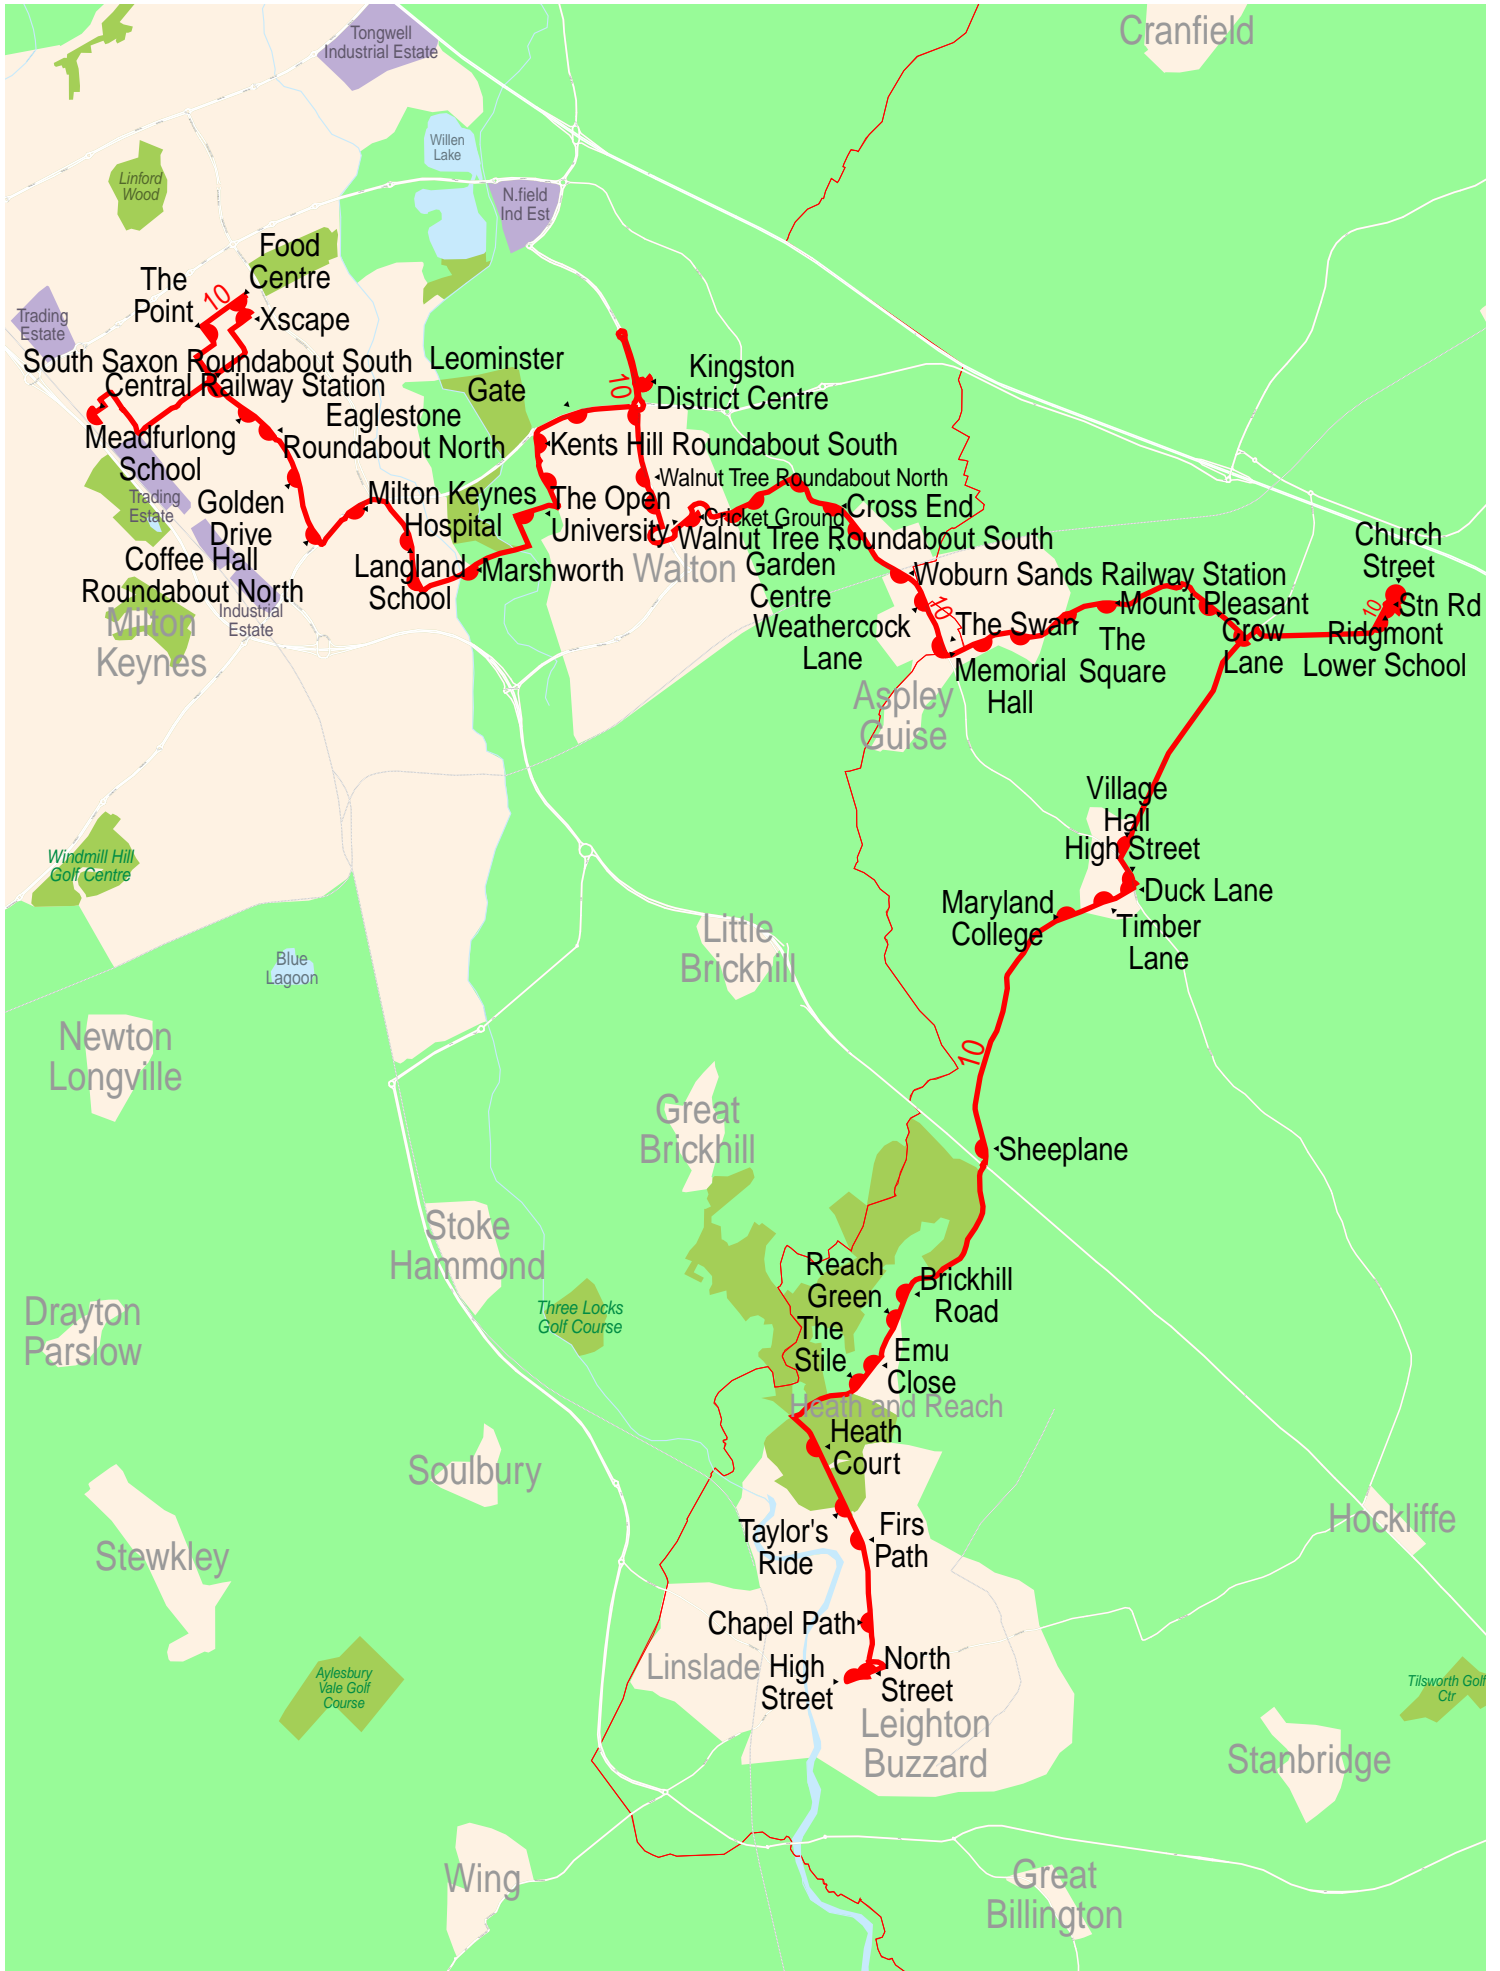

# Route map for Grant Palmer service 10 (outbound)

© 2008 NAVTEQ/PTV AG/Map&Guide

# Route map for Grant Palmer service 10 (inbound)

© 2008 NAVTEQ/PTV AG/Map&Guide