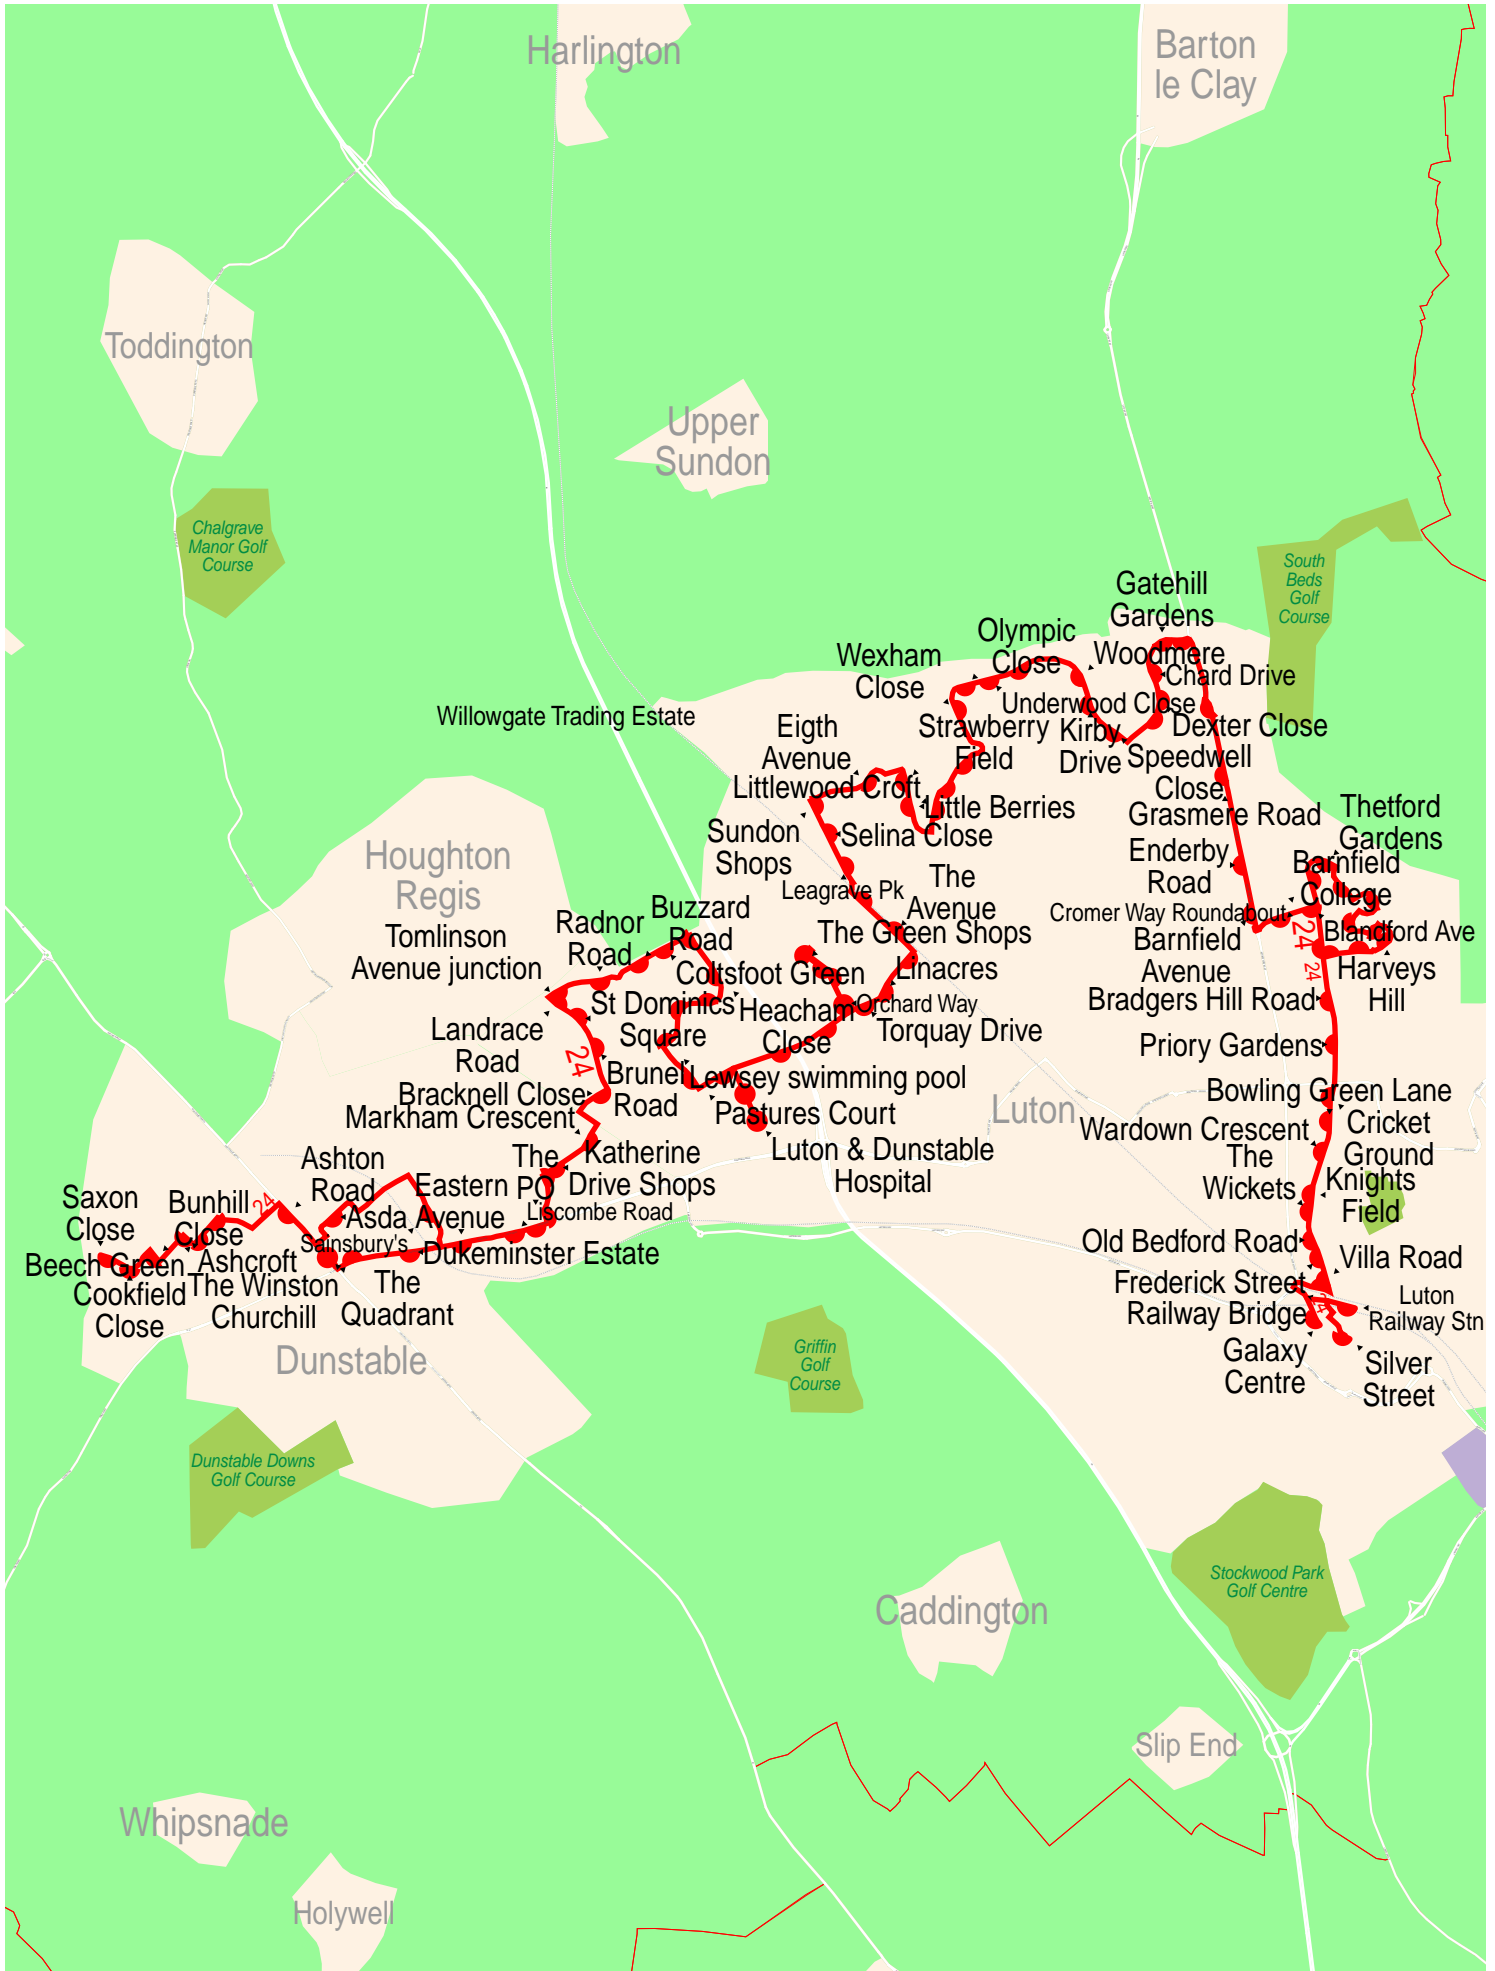

Route map for Grant Palmer service 24 (outbound)

1.5 km 3 km 4.5 km 6 km

© 2008 NAVTEQ/PTV AG/Map&Guide