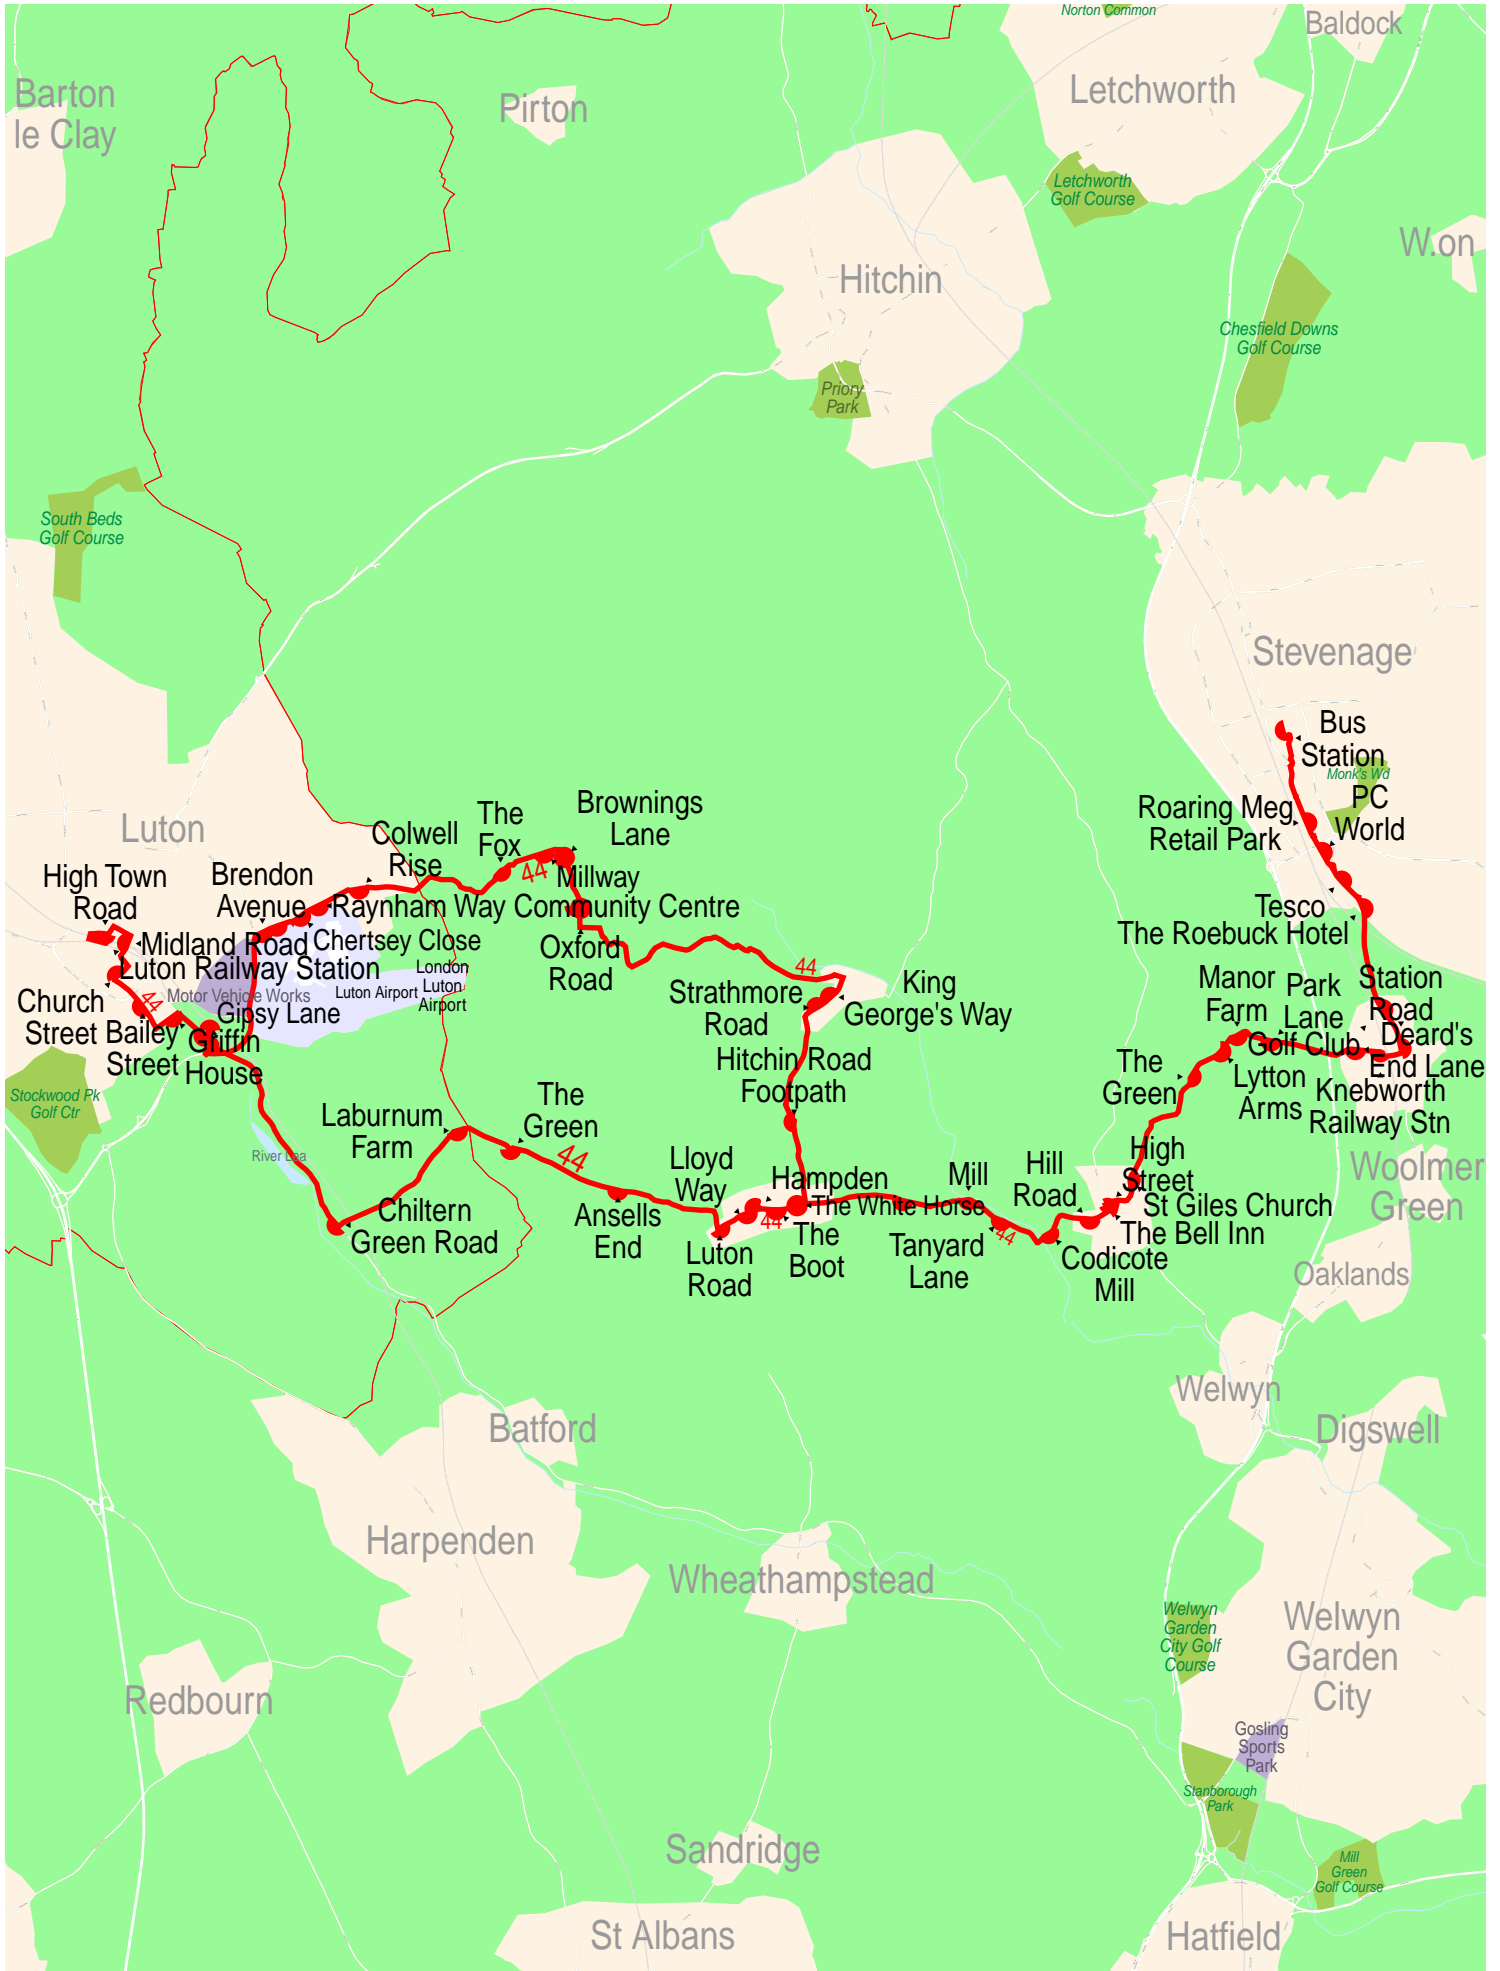

Route map for Centrebus (Beds & Herts area) service 44 (inbound)

© 2008 NAVTEQ/PTV AG/Map&Guide