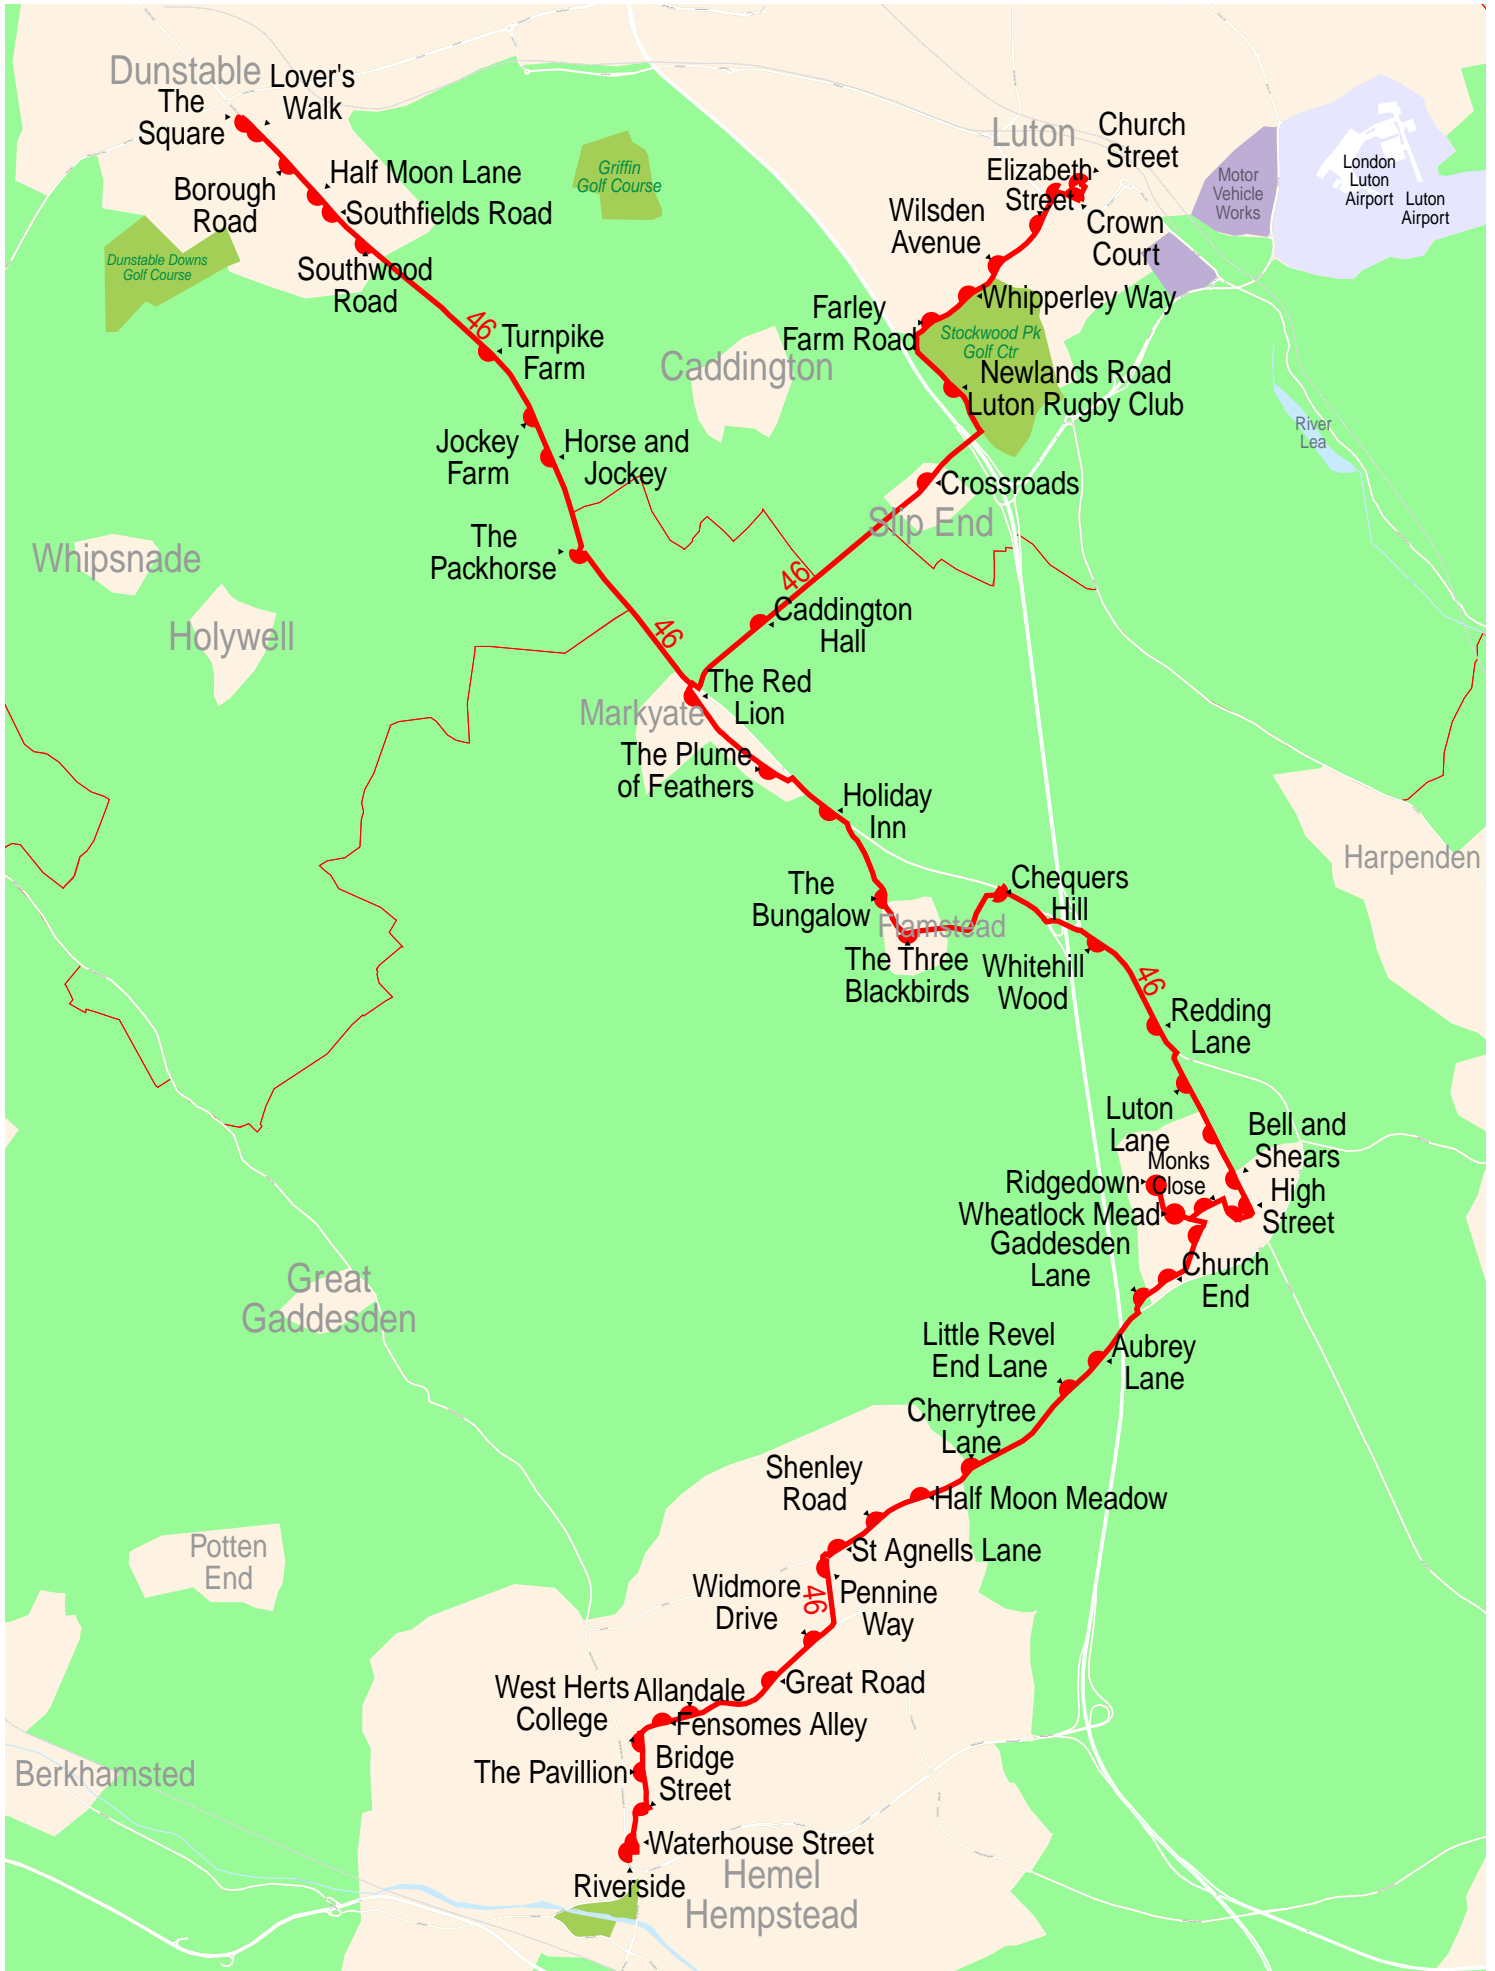

Route map for Centrebus (Beds & Herts area) service 46 (outbound)

Route map for Centrebus (Beds & Herts area) service 46 (inbound)

1.5 km 3 km 4.5 km 6 km

© 2008 NAVTEQ/PTV AG/Map&Guide