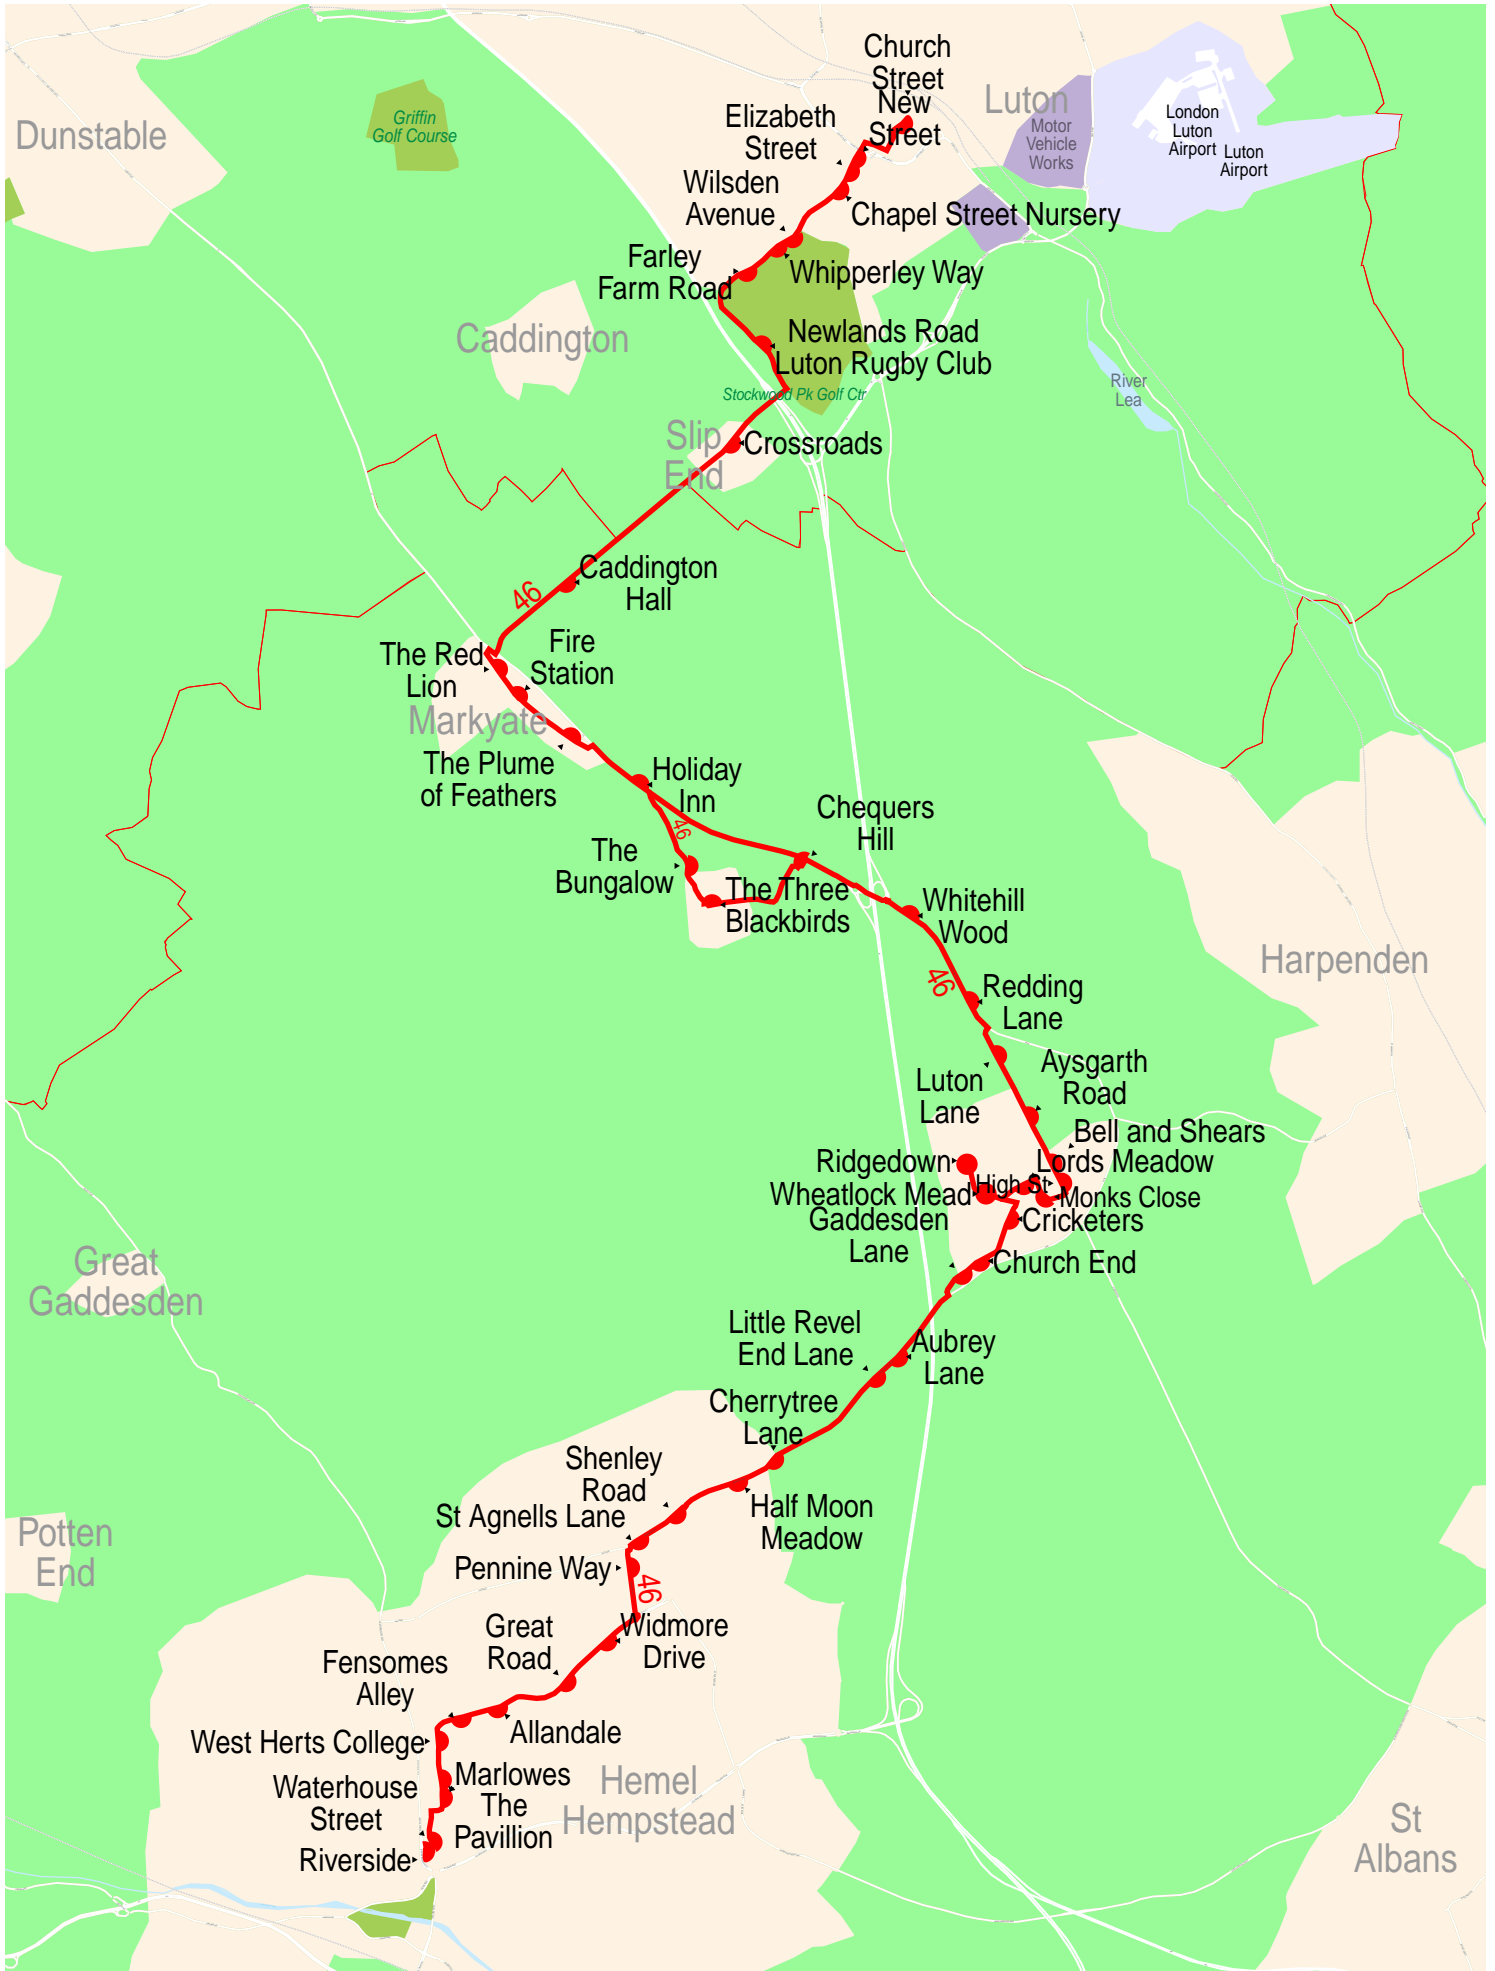

Route map for Centrebus (Beds & Herts area) service 46 (outbound)

Route map for Centrebus (Beds & Herts area) service 46 (inbound)

1.5 km 3 km 4.5 km 6 km

© 2008 NAVTEQ/PTV AG/Map&Guide