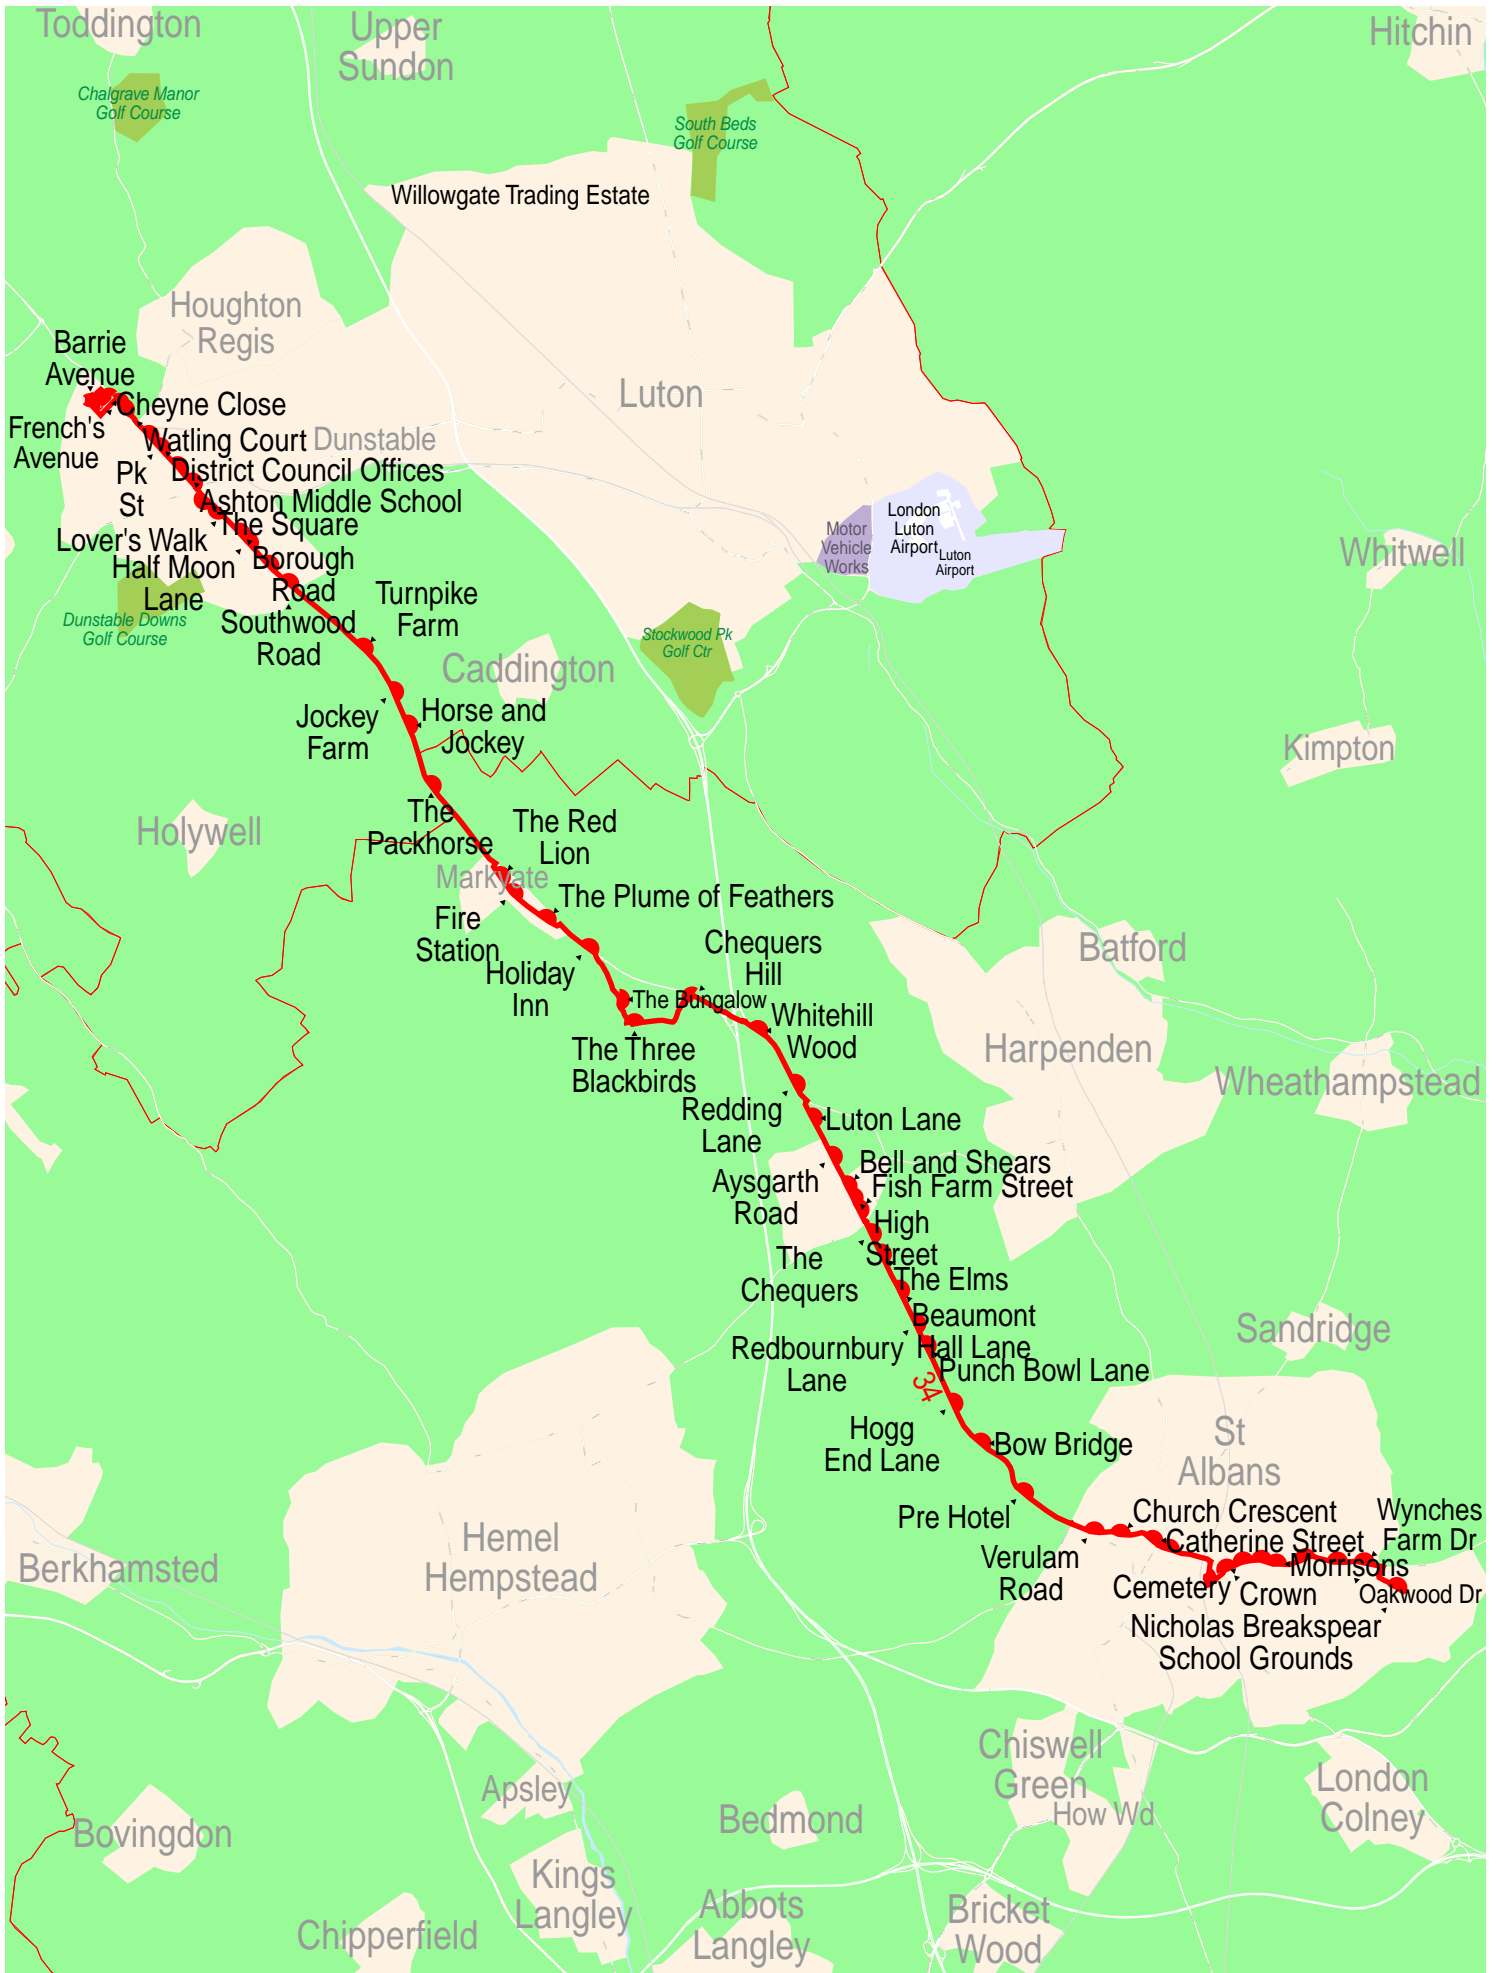

Route map for Centrebus (Beds & Herts area) service 34 (outbound)

Route map for Centrebus (Beds & Herts area) service 34 (inbound)

2.5 km 5 km 7.5 km 10 km

© 2008 NAVTEQ/PTV AG/Map&Guide