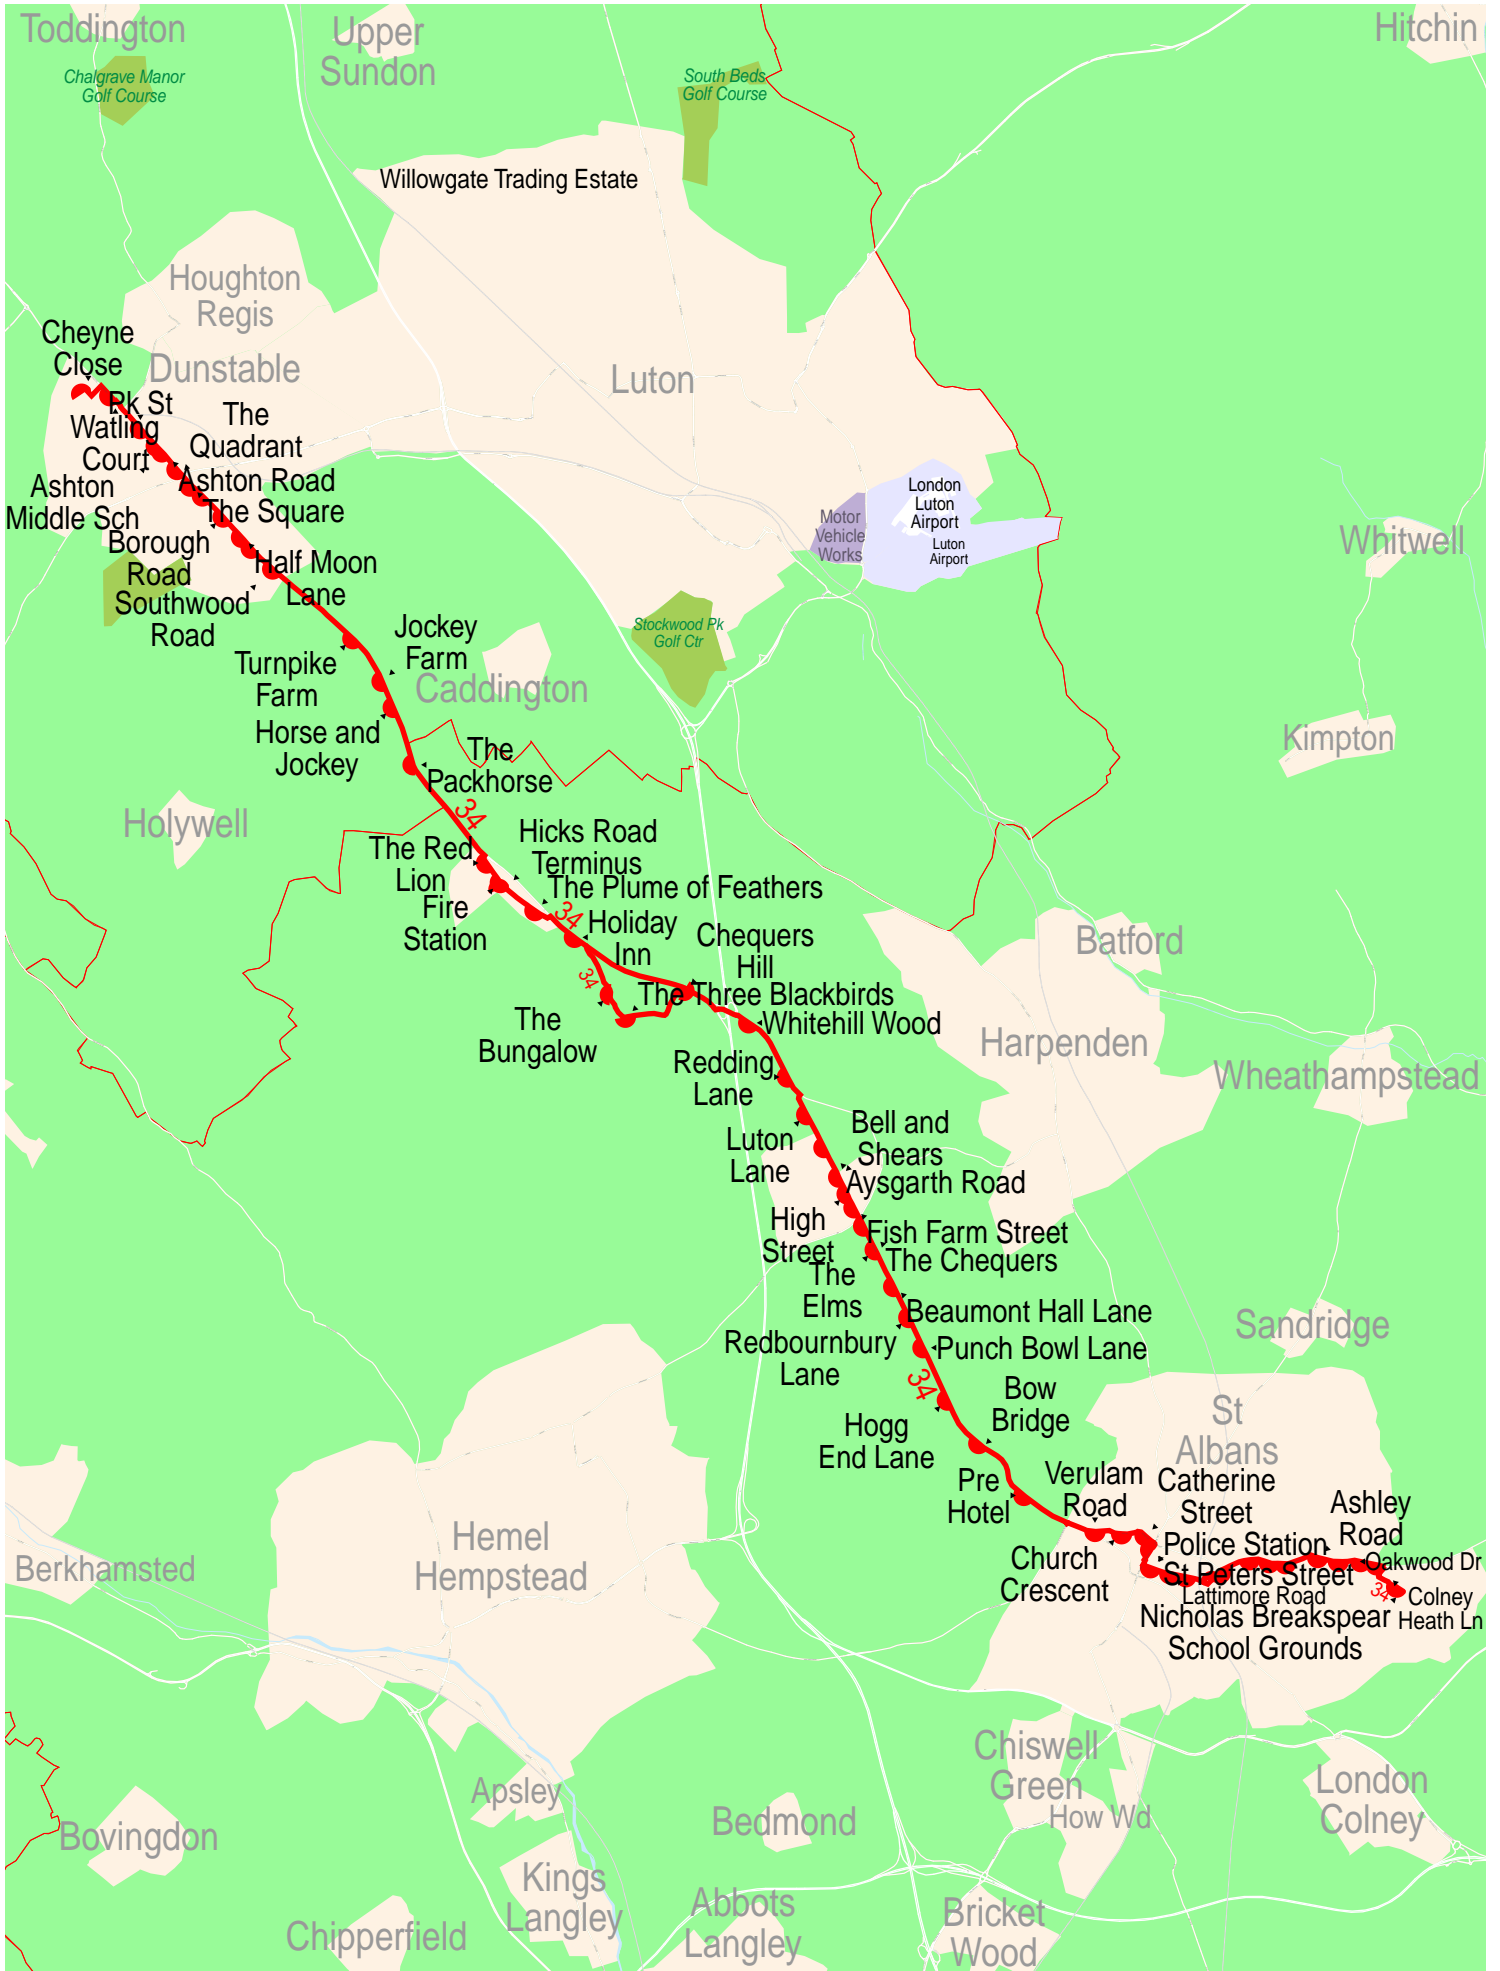

Route map for Centrebus (Beds & Herts area) service 34 (outbound)

Route map for Centrebus (Beds & Herts area) service 34 (inbound)

2.5 km 5 km 7.5 km 10 km

© 2008 NAVTEQ/PTV AG/Map&Guide