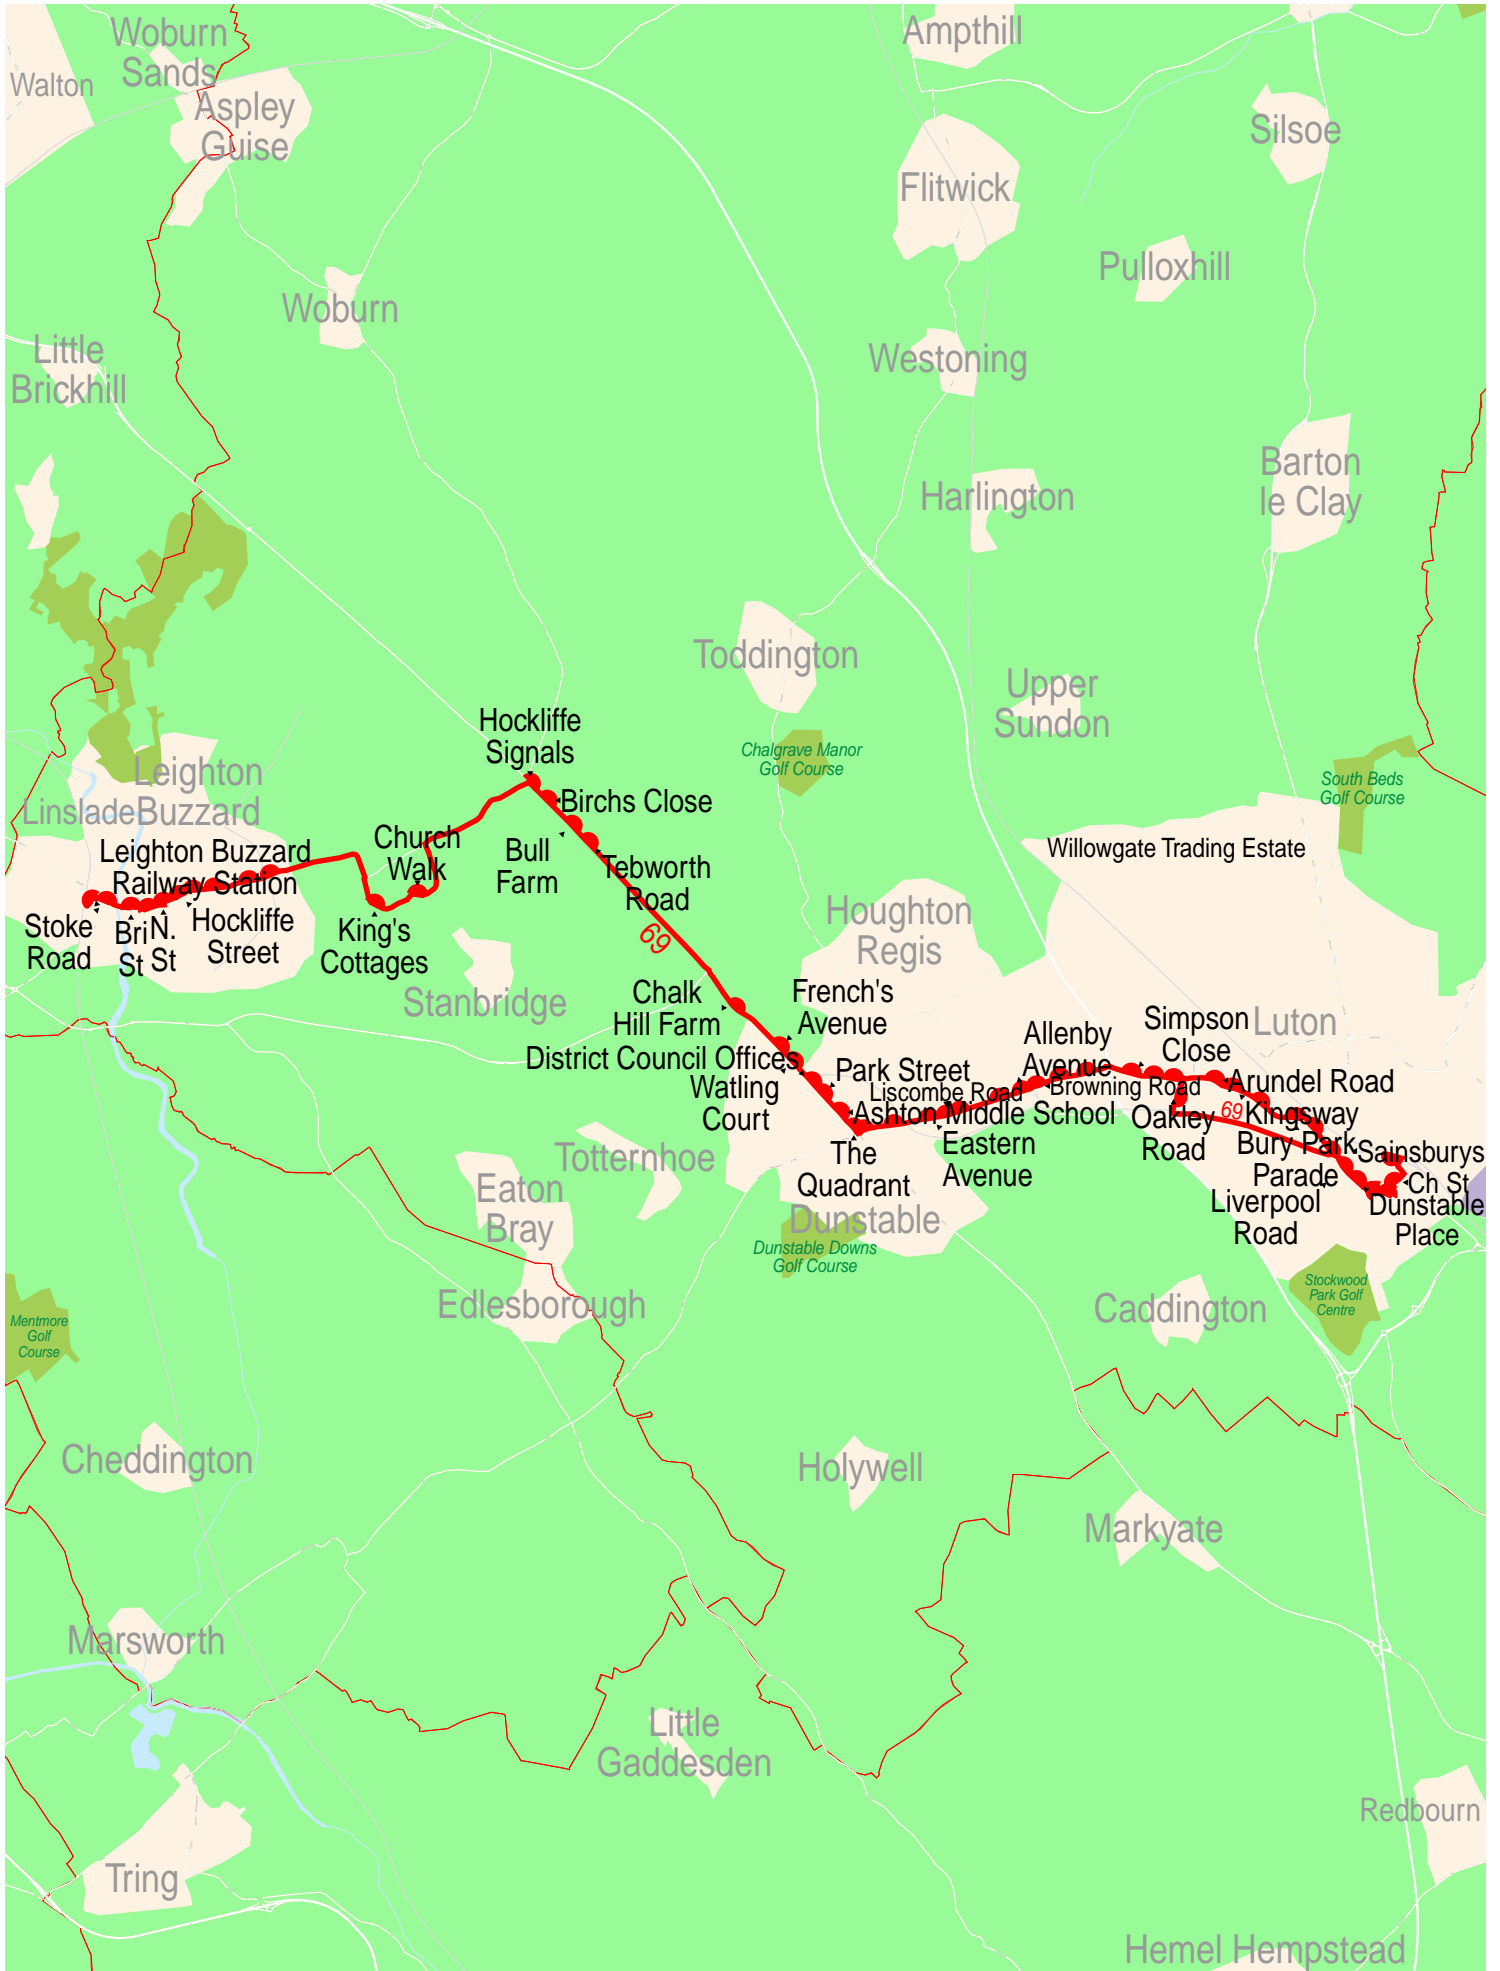

Route map for Arriva the Shires & Essex service 69 (outbound)

Route map for Arriva the Shires & Essex service 69 (inbound)

© 2008 NAVTEQ/PTV AG/Map&Guide