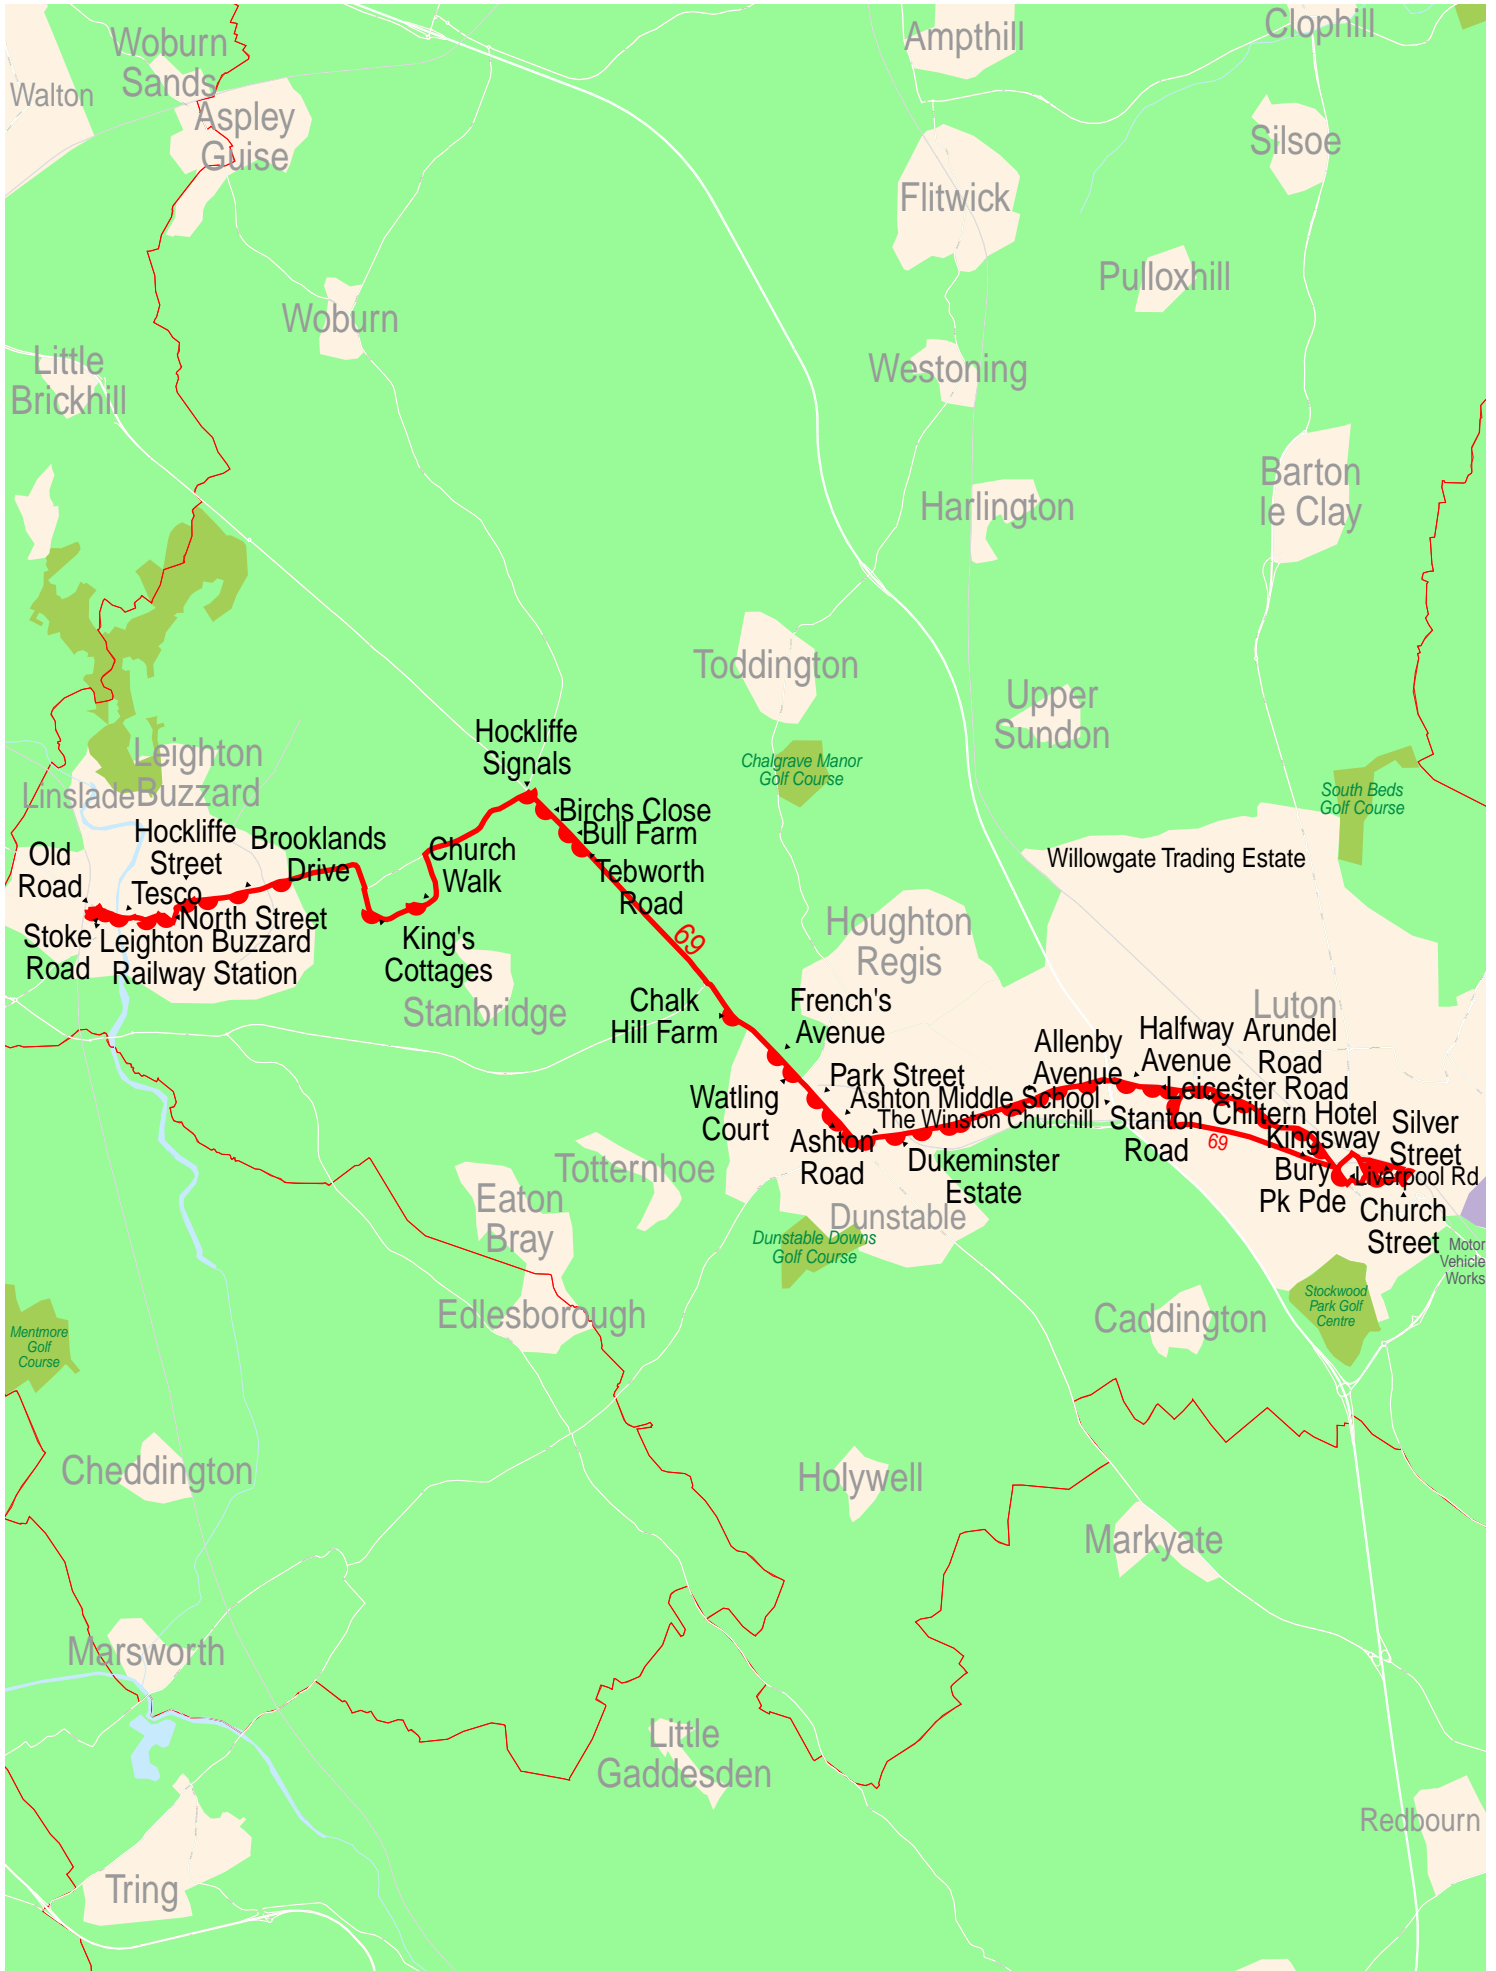

Route map for Arriva the Shires & Essex service 69 (outbound)

Route map for Arriva the Shires & Essex service 69 (inbound)

© 2008 NAVTEQ/PTV AG/Map&Guide