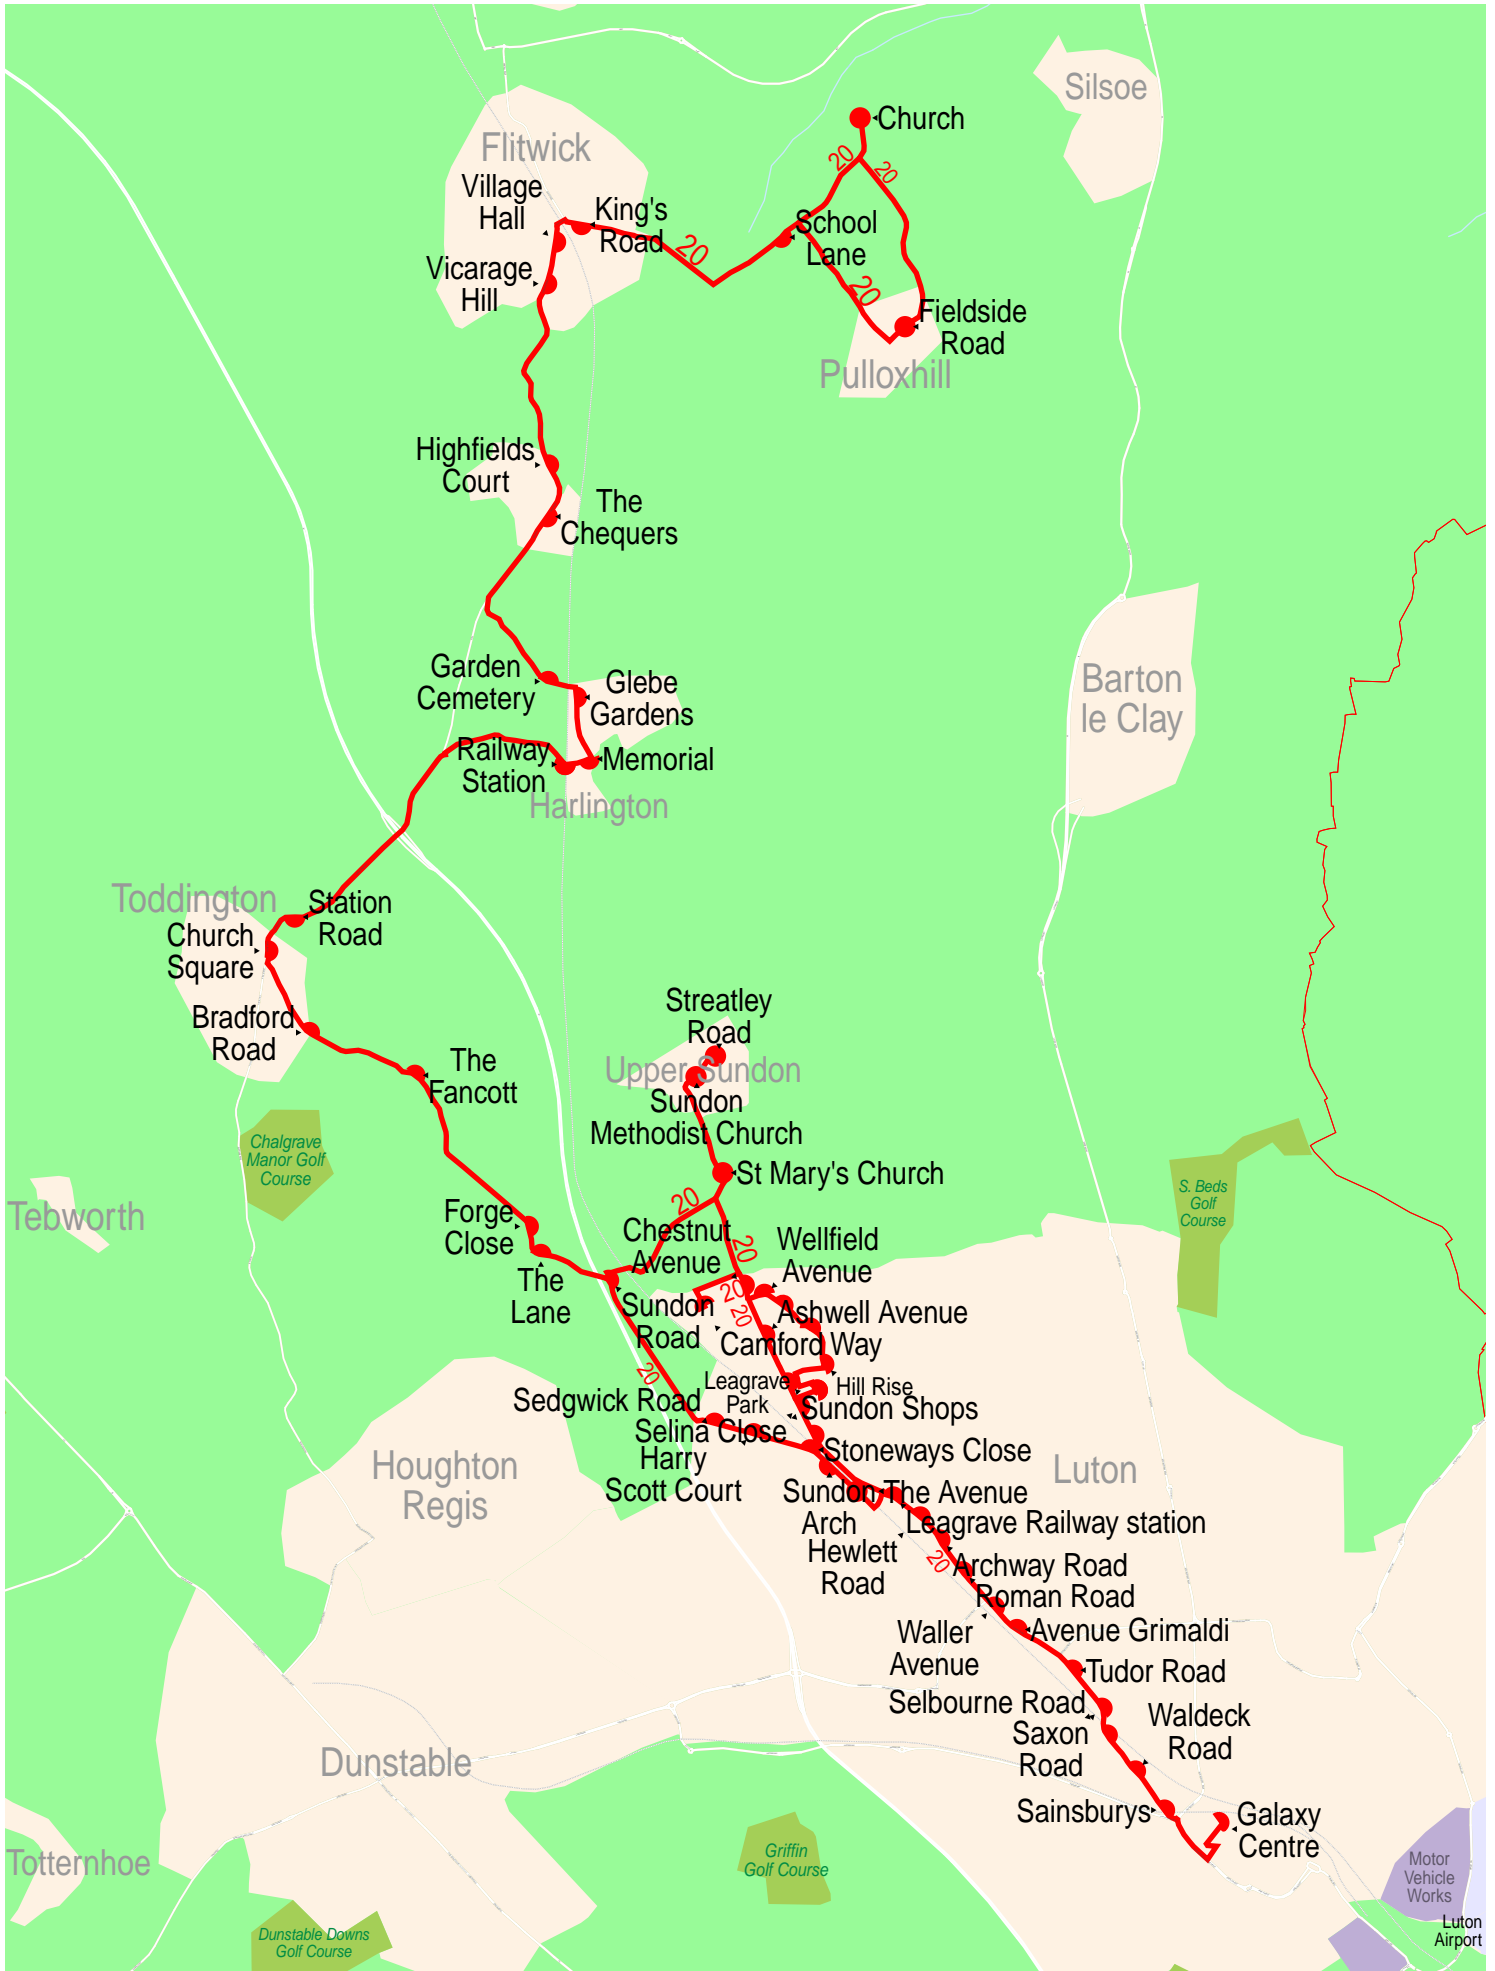

Route map for Centrebus (Beds & Herts area) service 20 (outbound)

© 2008 NAVTEQ/PTV AG/Map&Guide

Route map for Centrebus (Beds & Herts area) service 20 (inbound)

© 2008 NAVTEQ/PTV AG/Map&Guide