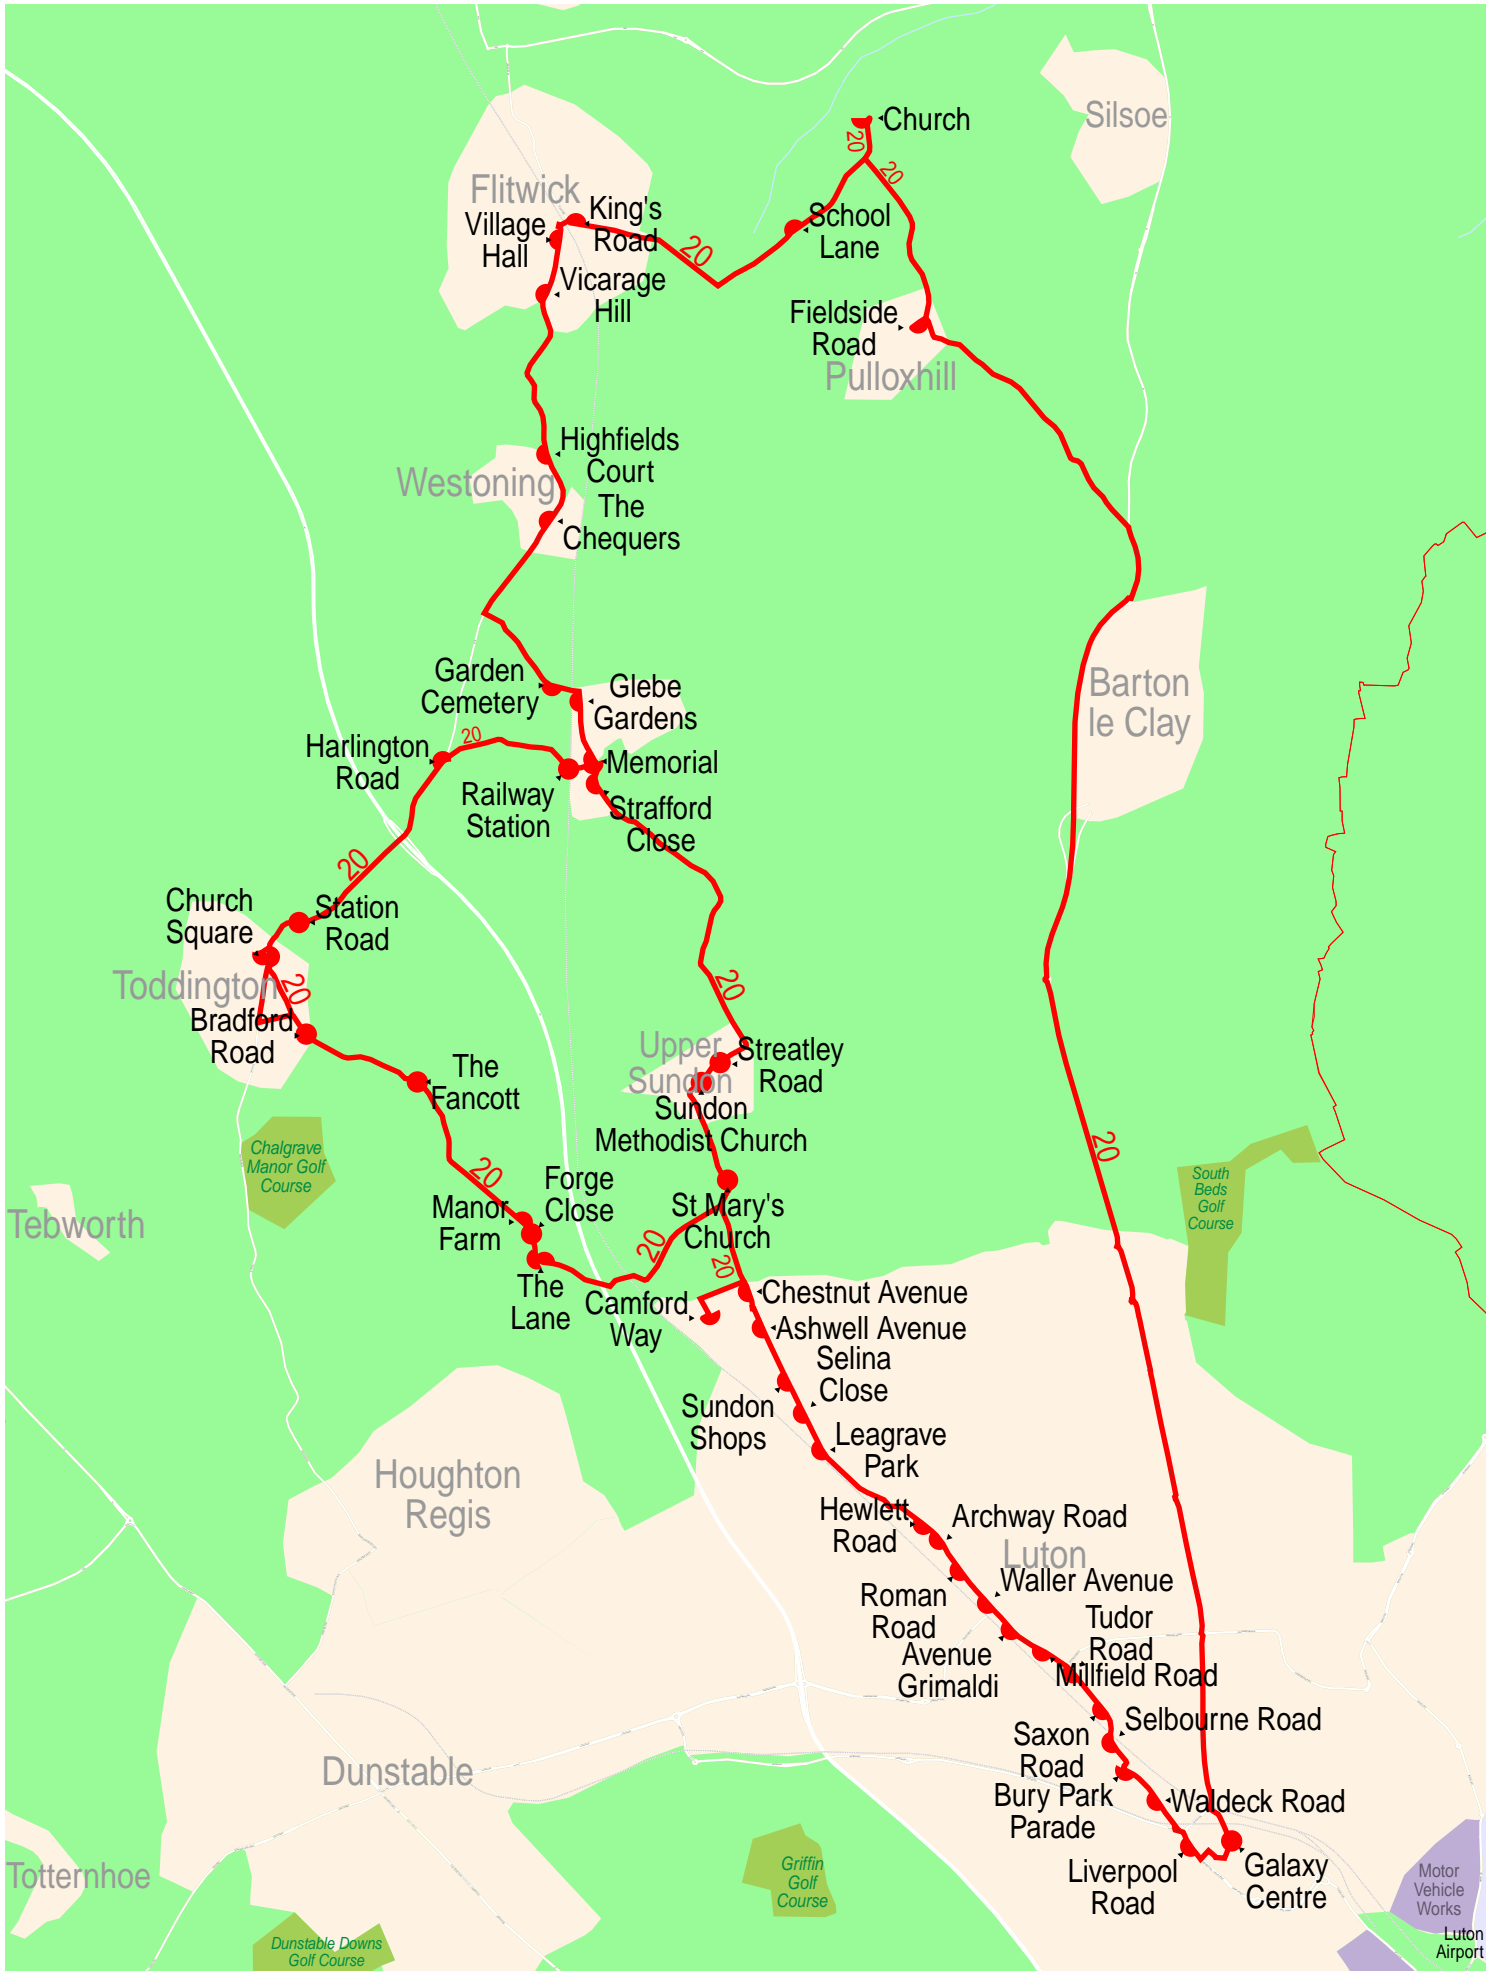

Route map for Centrebus (Beds & Herts area) service 20 (outbound)

© 2008 NAVTEQ/PTV AG/Map&Guide

Route map for Centrebus (Beds & Herts area) service 20 (inbound)

© 2008 NAVTEQ/PTV AG/Map&Guide