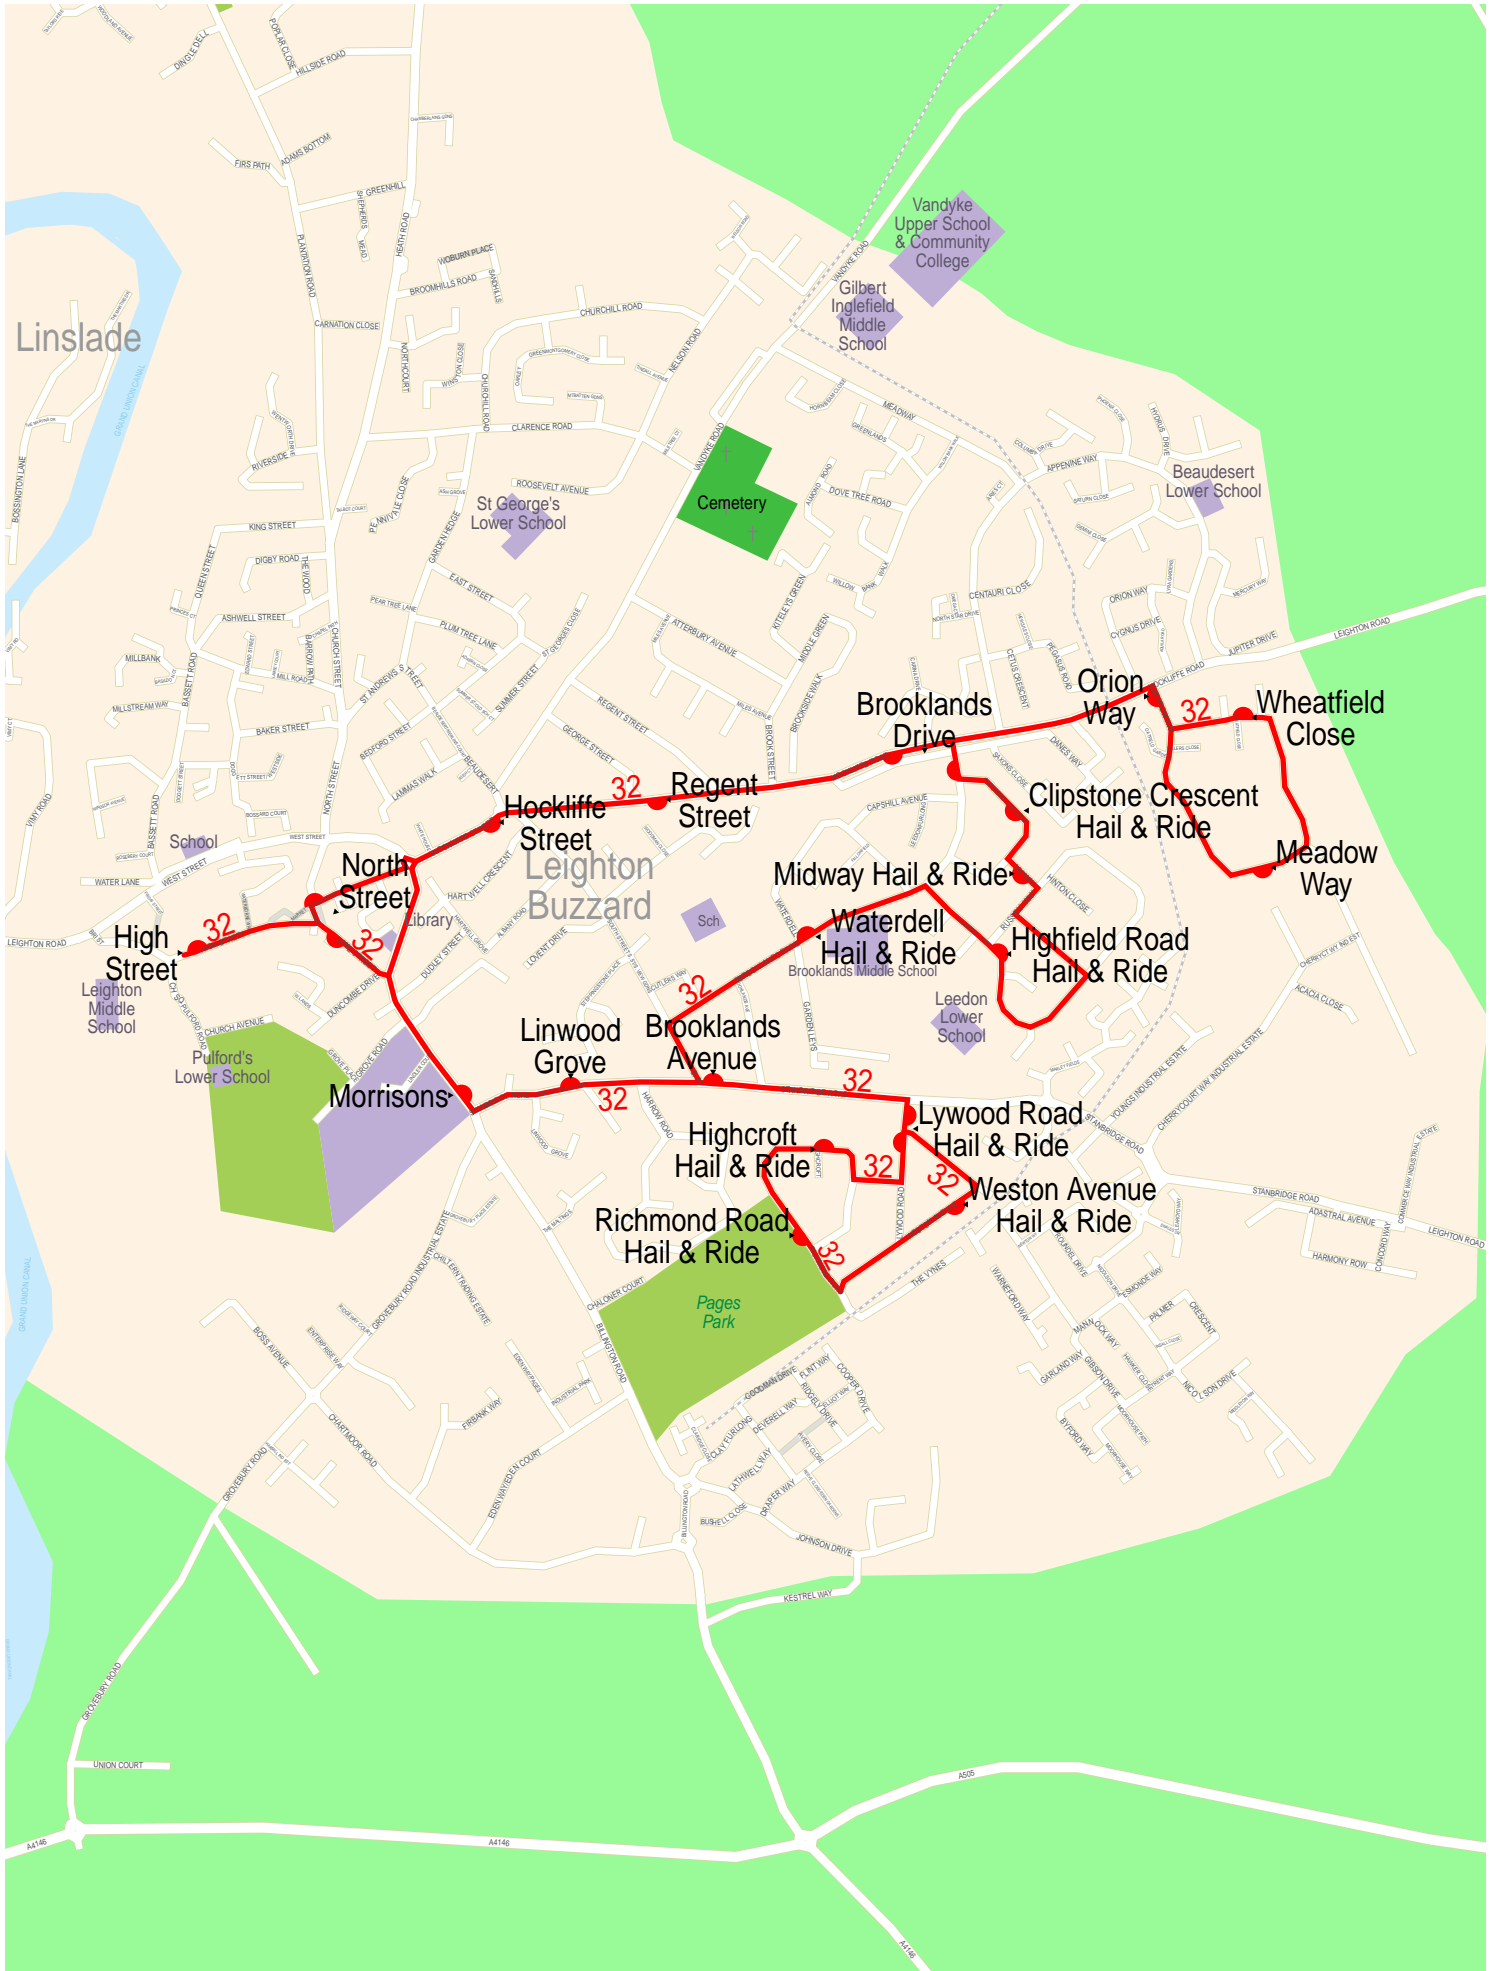

Route map for Arriva the Shires & Essex service 32 (outbound)

Route map for Arriva the Shires & Essex service 32 (inbound)

© 2008 NAVTEQ/PTV AG/Map&Guide