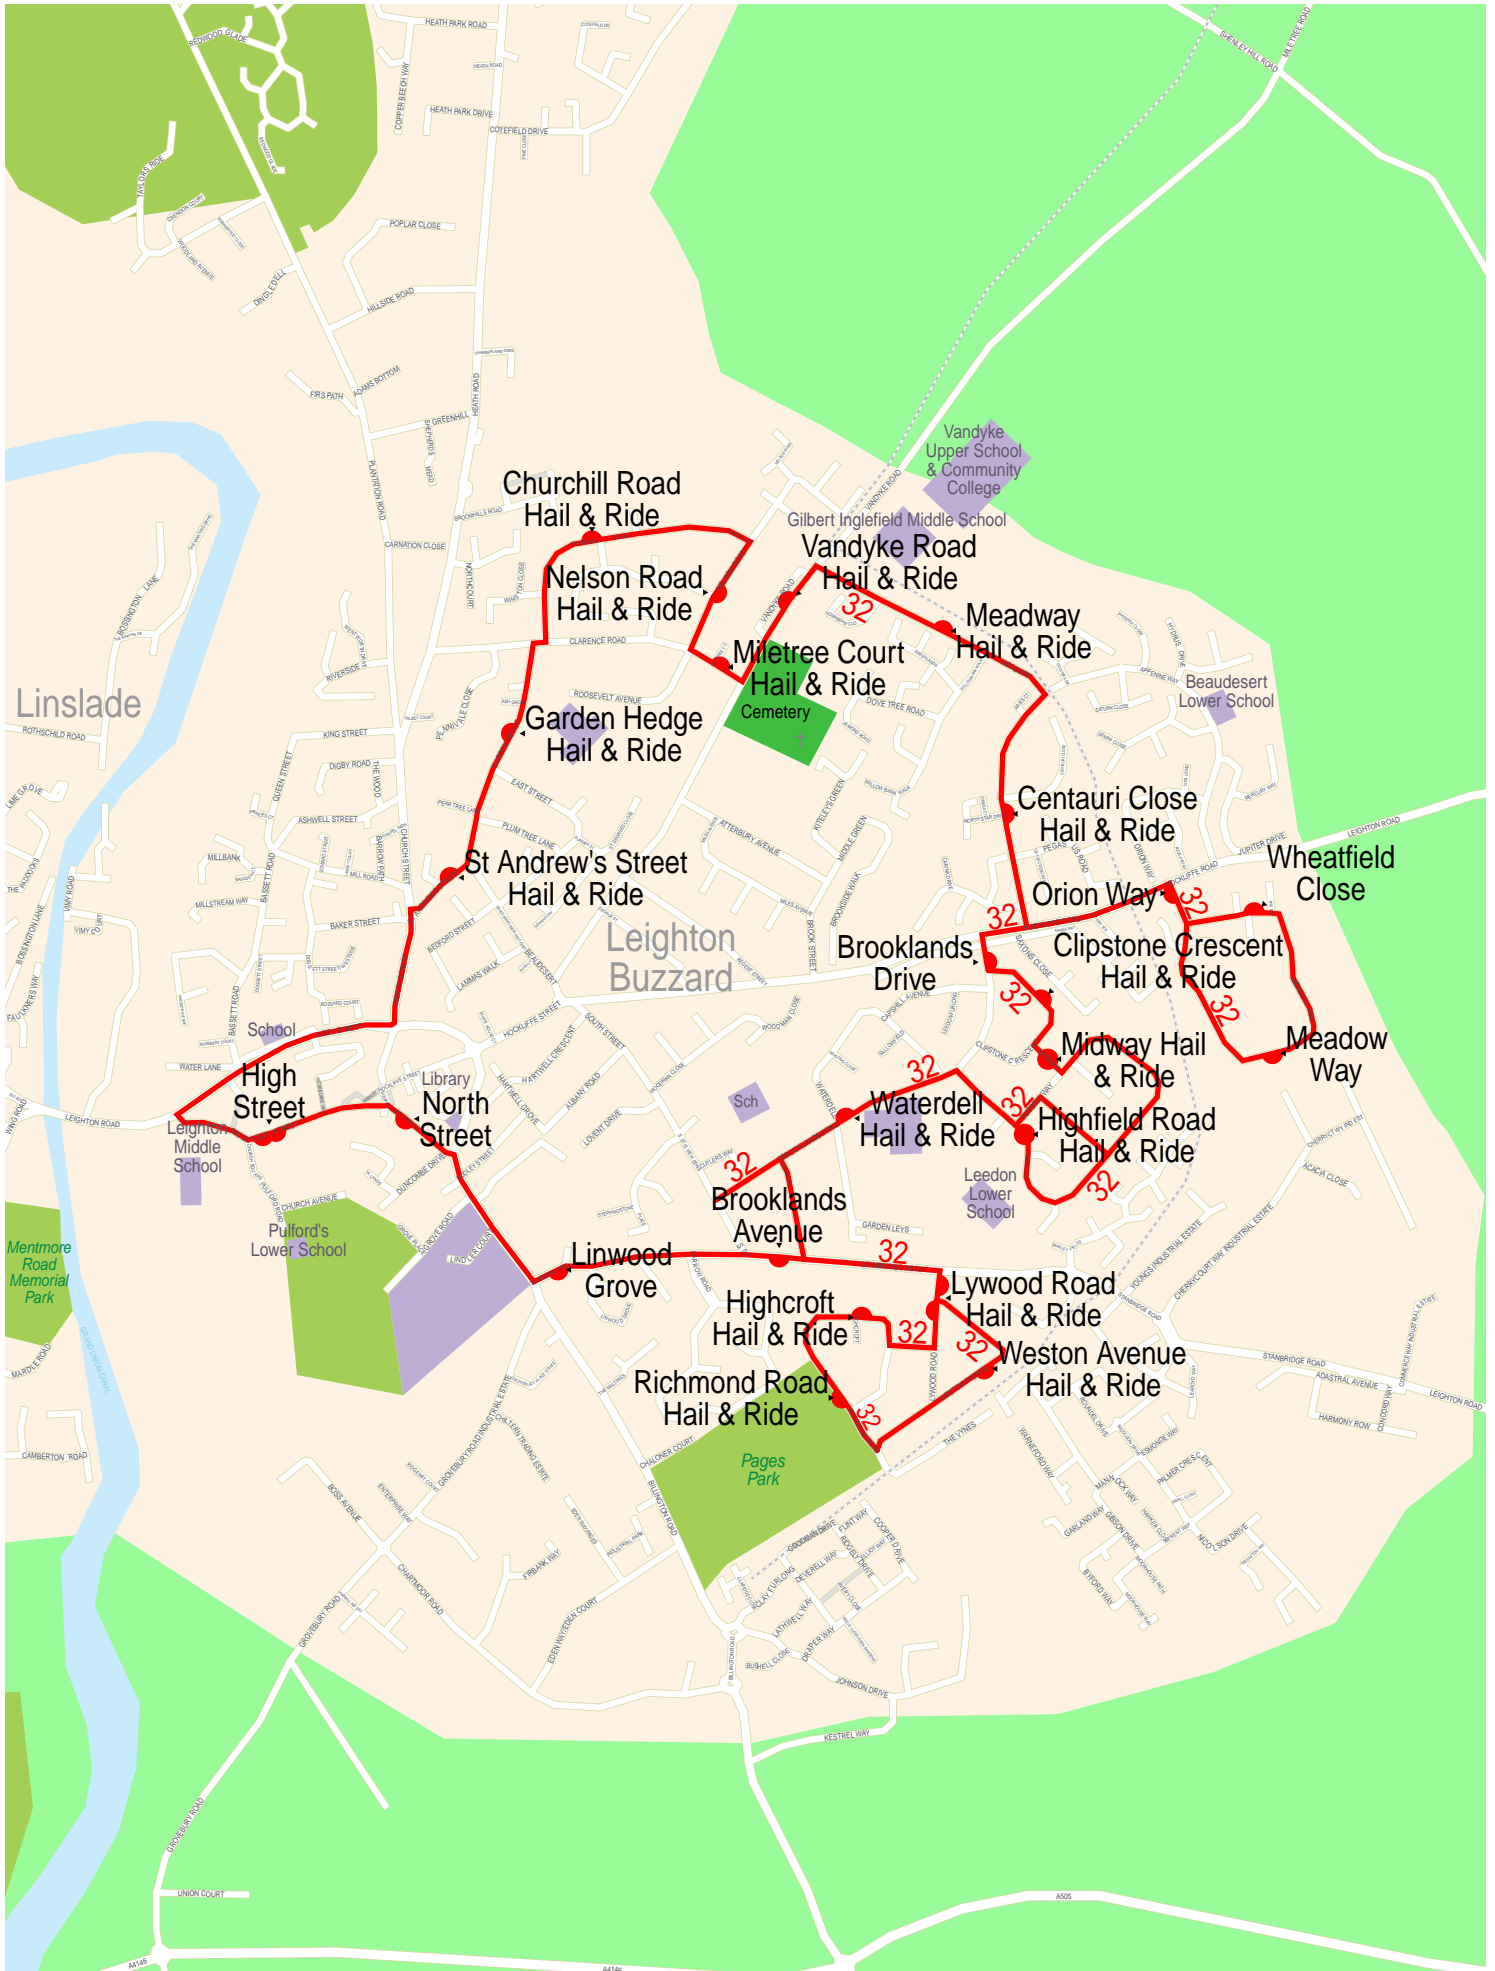

Route map for Arriva the Shires & Essex service 32 (outbound)

Route map for Arriva the Shires & Essex service 32 (inbound)

© 2008 NAVTEQ/PTV AG/Map&Guide