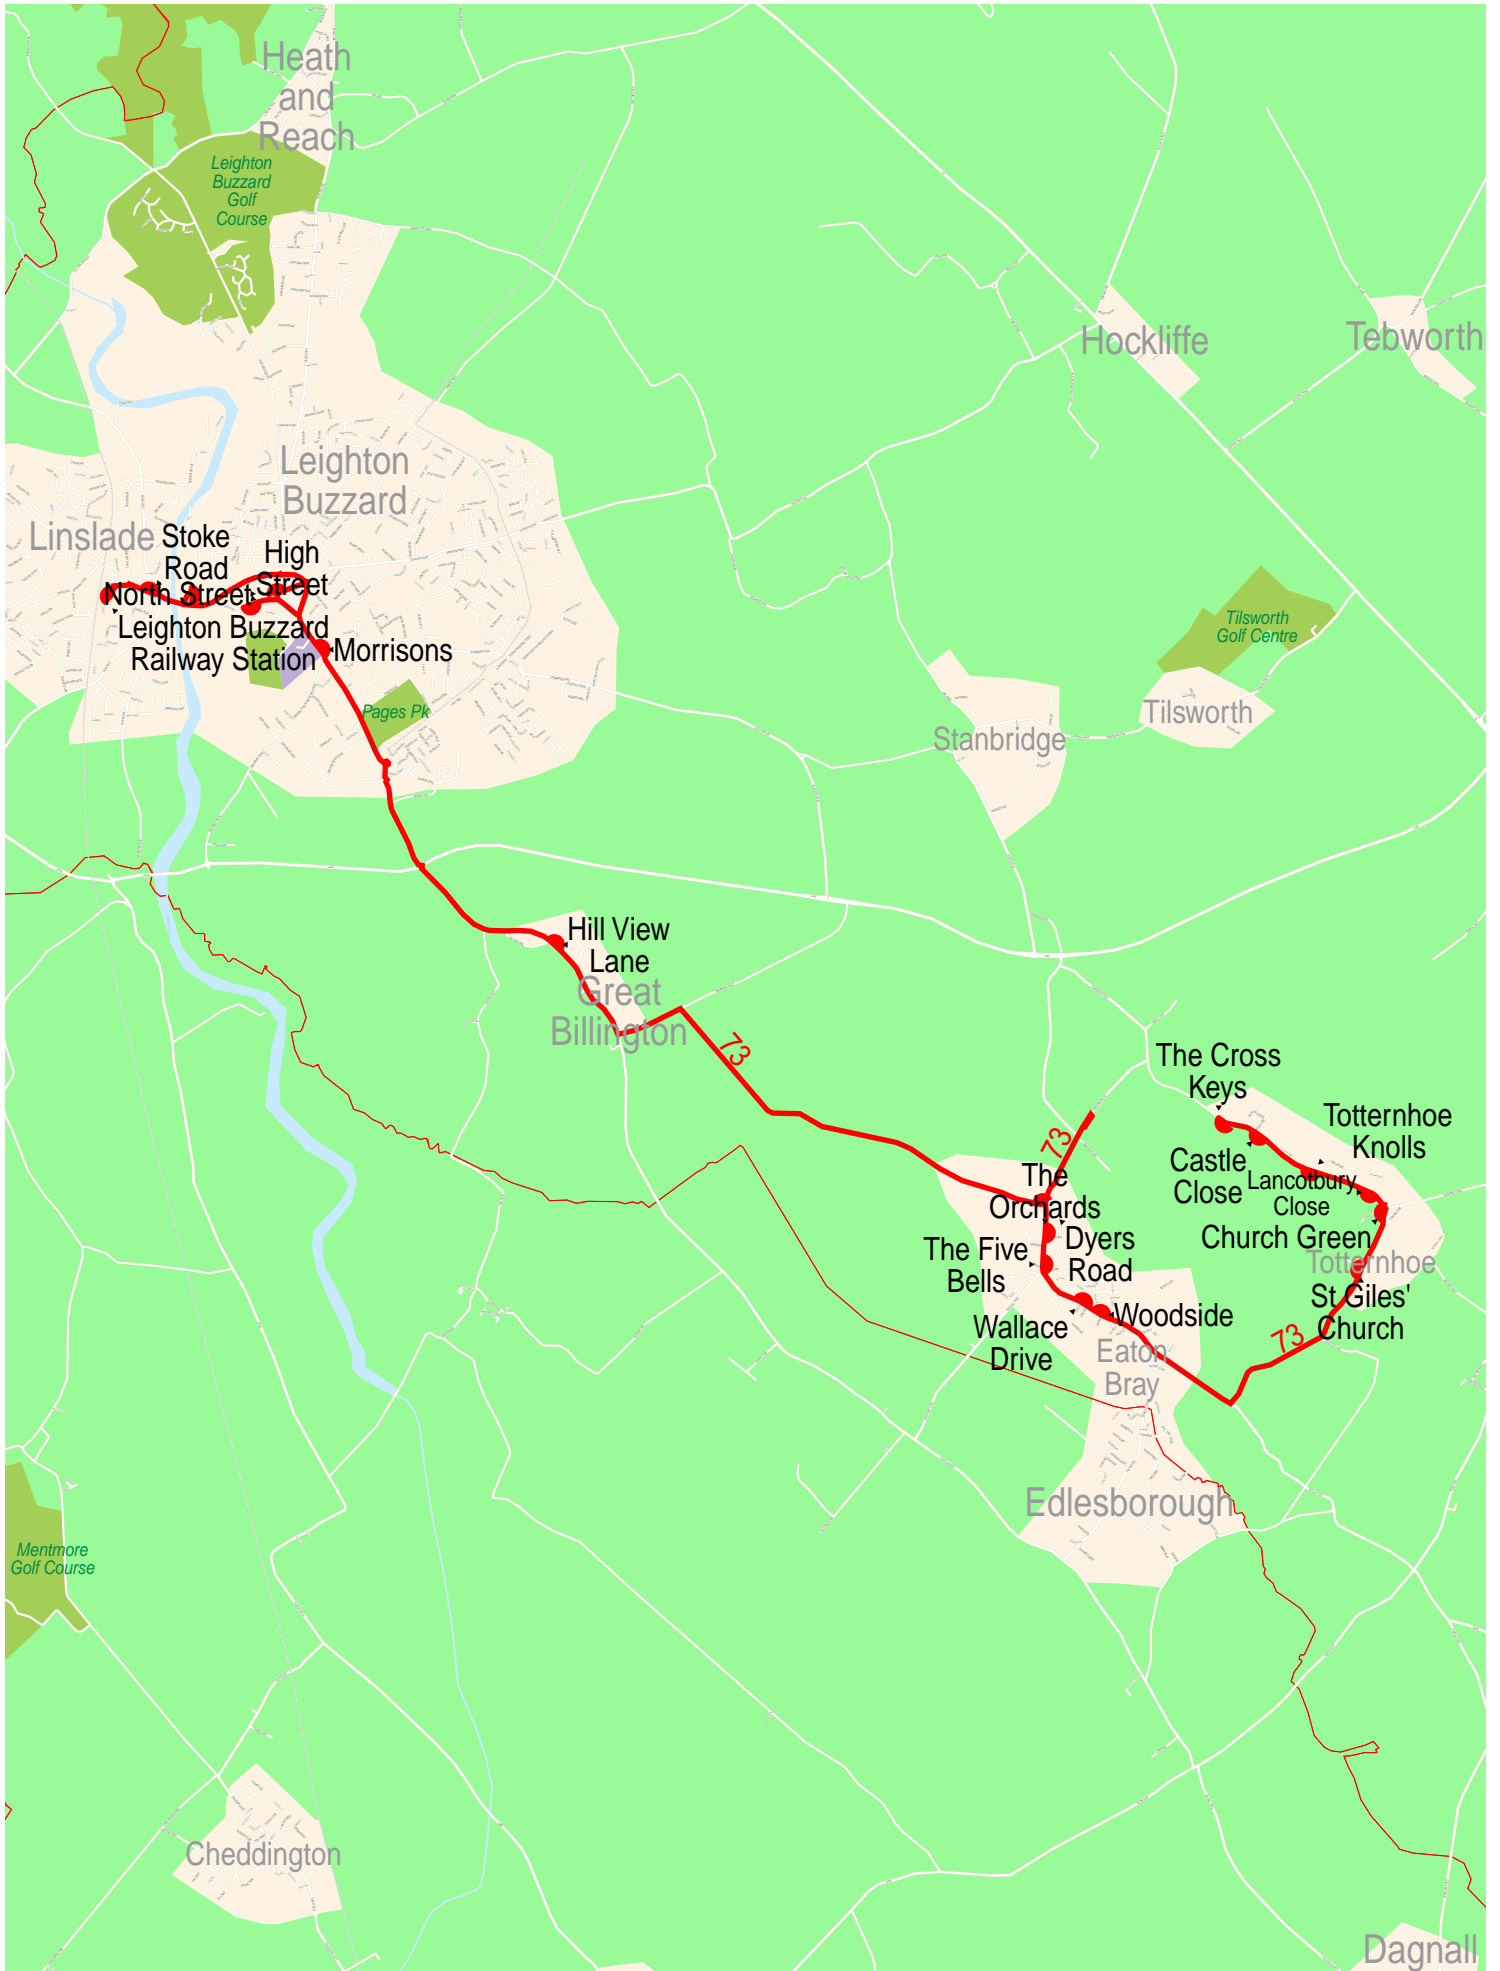

# Route map for Red Kite service 73 (outbound)

Route map for Red Kite service 73 (inbound)

© 2008 NAVTEQ/PTV AG/Map&Guide