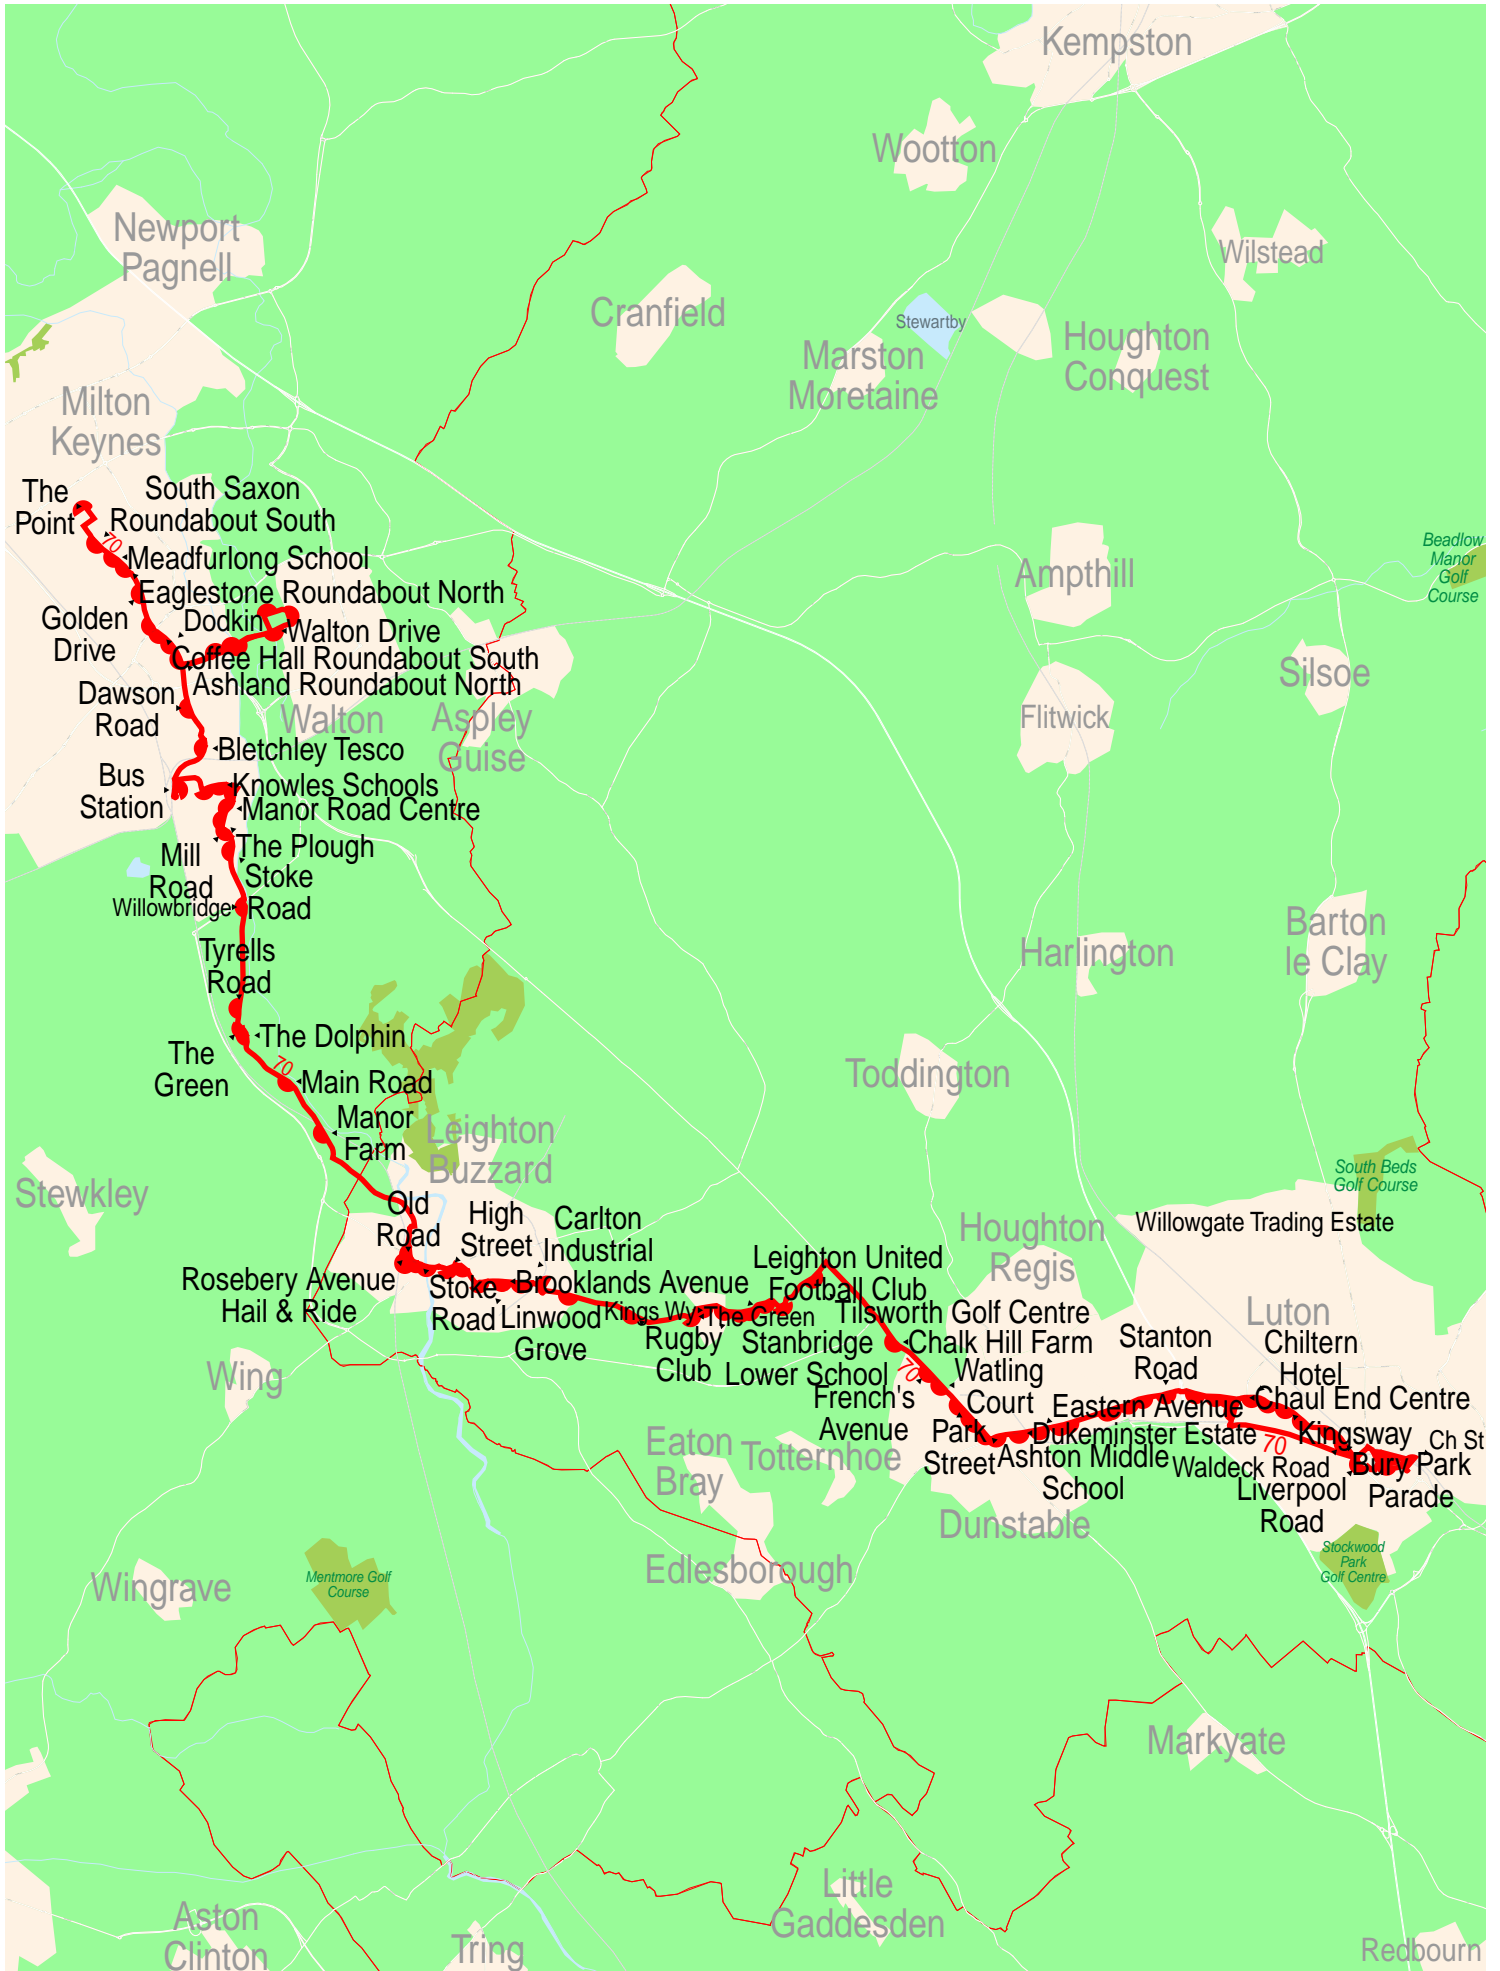

Route map for Arriva the Shires & Essex service 70 (outbound)

**Route map for Arriva the Shires & Essex service 70 (inbound)**