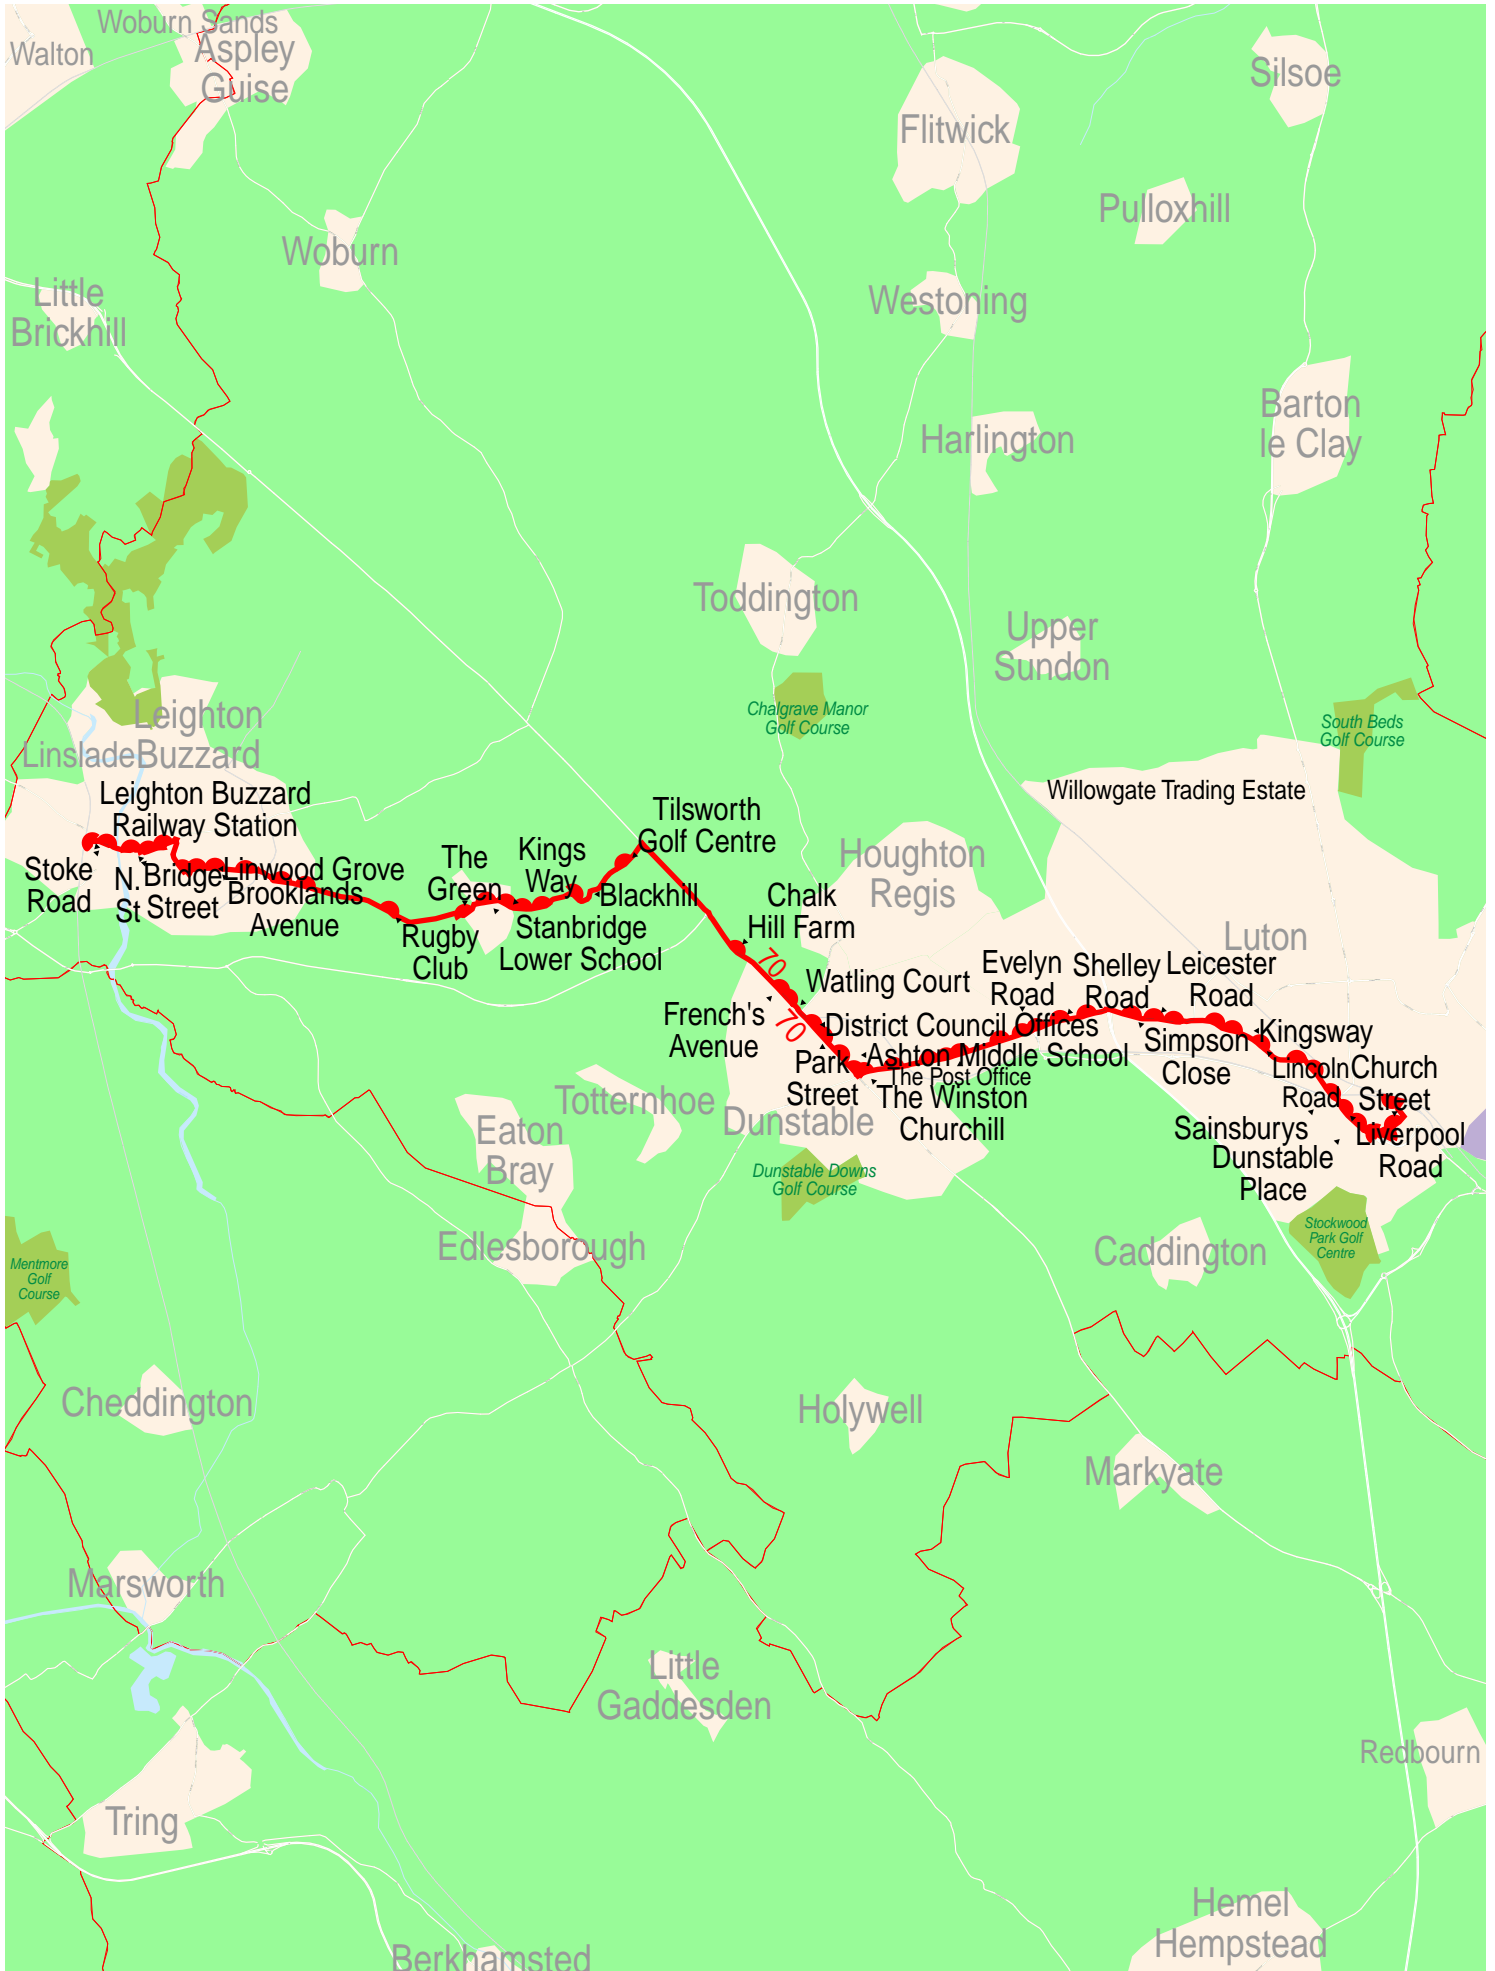

Route map for Red Rose Travel service 70 (outbound)

© 2008 NAVTEQ/PTV AG/Map&Guide

Route map for Red Rose Travel service 70 (inbound)

© 2008 NAVTEQ/PTV AG/Map&Guide